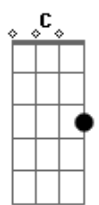

( E D A C )  
( Em C A C F )

[Segunda Parte]

E  
Watch the sparrow falling  
Em  
Gives new meaning to it all  
A  
If not today nor yet tomorrow  
E  
Then some other day  
Em  
I'll take seven lives for one  
And then my only father's son  
As sure as I did ever love him

[Final] Em C Bb E  
C Em F E A C  
E Dm Fm A G C E

**E**

© ukulele-chords.com

**E7**

© ukulele-chords.com

**C**

© ukulele-chords.com

**D**