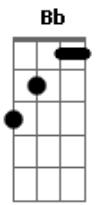

© ukulele-chords.com