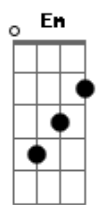

© ukulele-chords.com