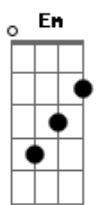

Bb

E7

© ukulele-chords.com