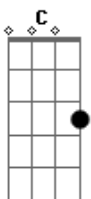

Tom: F
Intro: Dm Dm Bb6 Em Dm Am7

Dm He's just the kind of man
Gm You hear about
Bb6 Who leaves his family
Dm For an easy out
Dm They never saw the signs
Gm He never said a word
Bb6 He couldn't take another day

Dm Carry me to the shoreline
Dm Bury me in the sand
Dm Walk me across the water
Bb6 And maybe you'll understand

F Once the stone
Gm You're crawling under
F Is lifted off your shoulders
F Once the cloud that's raining
A7 Over your head disappears
G The noise that you'll hear
Bb Is the crashing down of hollow years

(F Dm F C)

Dm She's not the kind of girl
Gm You hear about
Bb6 She'll never want another
Dm She'll never be without
Dm She'll give you all the signs
Gm She'll tell you everything

Bb6 Then turn around and walk away
A7 Dm A7

Dm Carry me to the shoreline
Dm Bury me in the sand
Dm Walk me across the water
Bb6 And maybe you'll understand
F Once the stone
Gm You're crawling under
F Is lifted off your shoulders
A7 Once the cloud that's raining
Dm Over your head disappears
G The noise that you'll hear
Bb Is the crashing down of hollow years

SOLO: Dm Dm Bb6 Em Dm A7

Dm Carry me to the shoreline
Dm Bury me in the sand
Dm Walk me across the water
Bb6 And maybe you'll understand

G Once the stone
Am You're crawling under
G Is lifted off your shoulders
G Once the cloud that's raining
B7 Over your head disappears
A The noise that you'll hear
C Is the crashing down of hollow years

(G Em G D)

Once the stone
You're crawling under...
Is the crashing down of hollow years

Acordes

© ukulele-chords.com