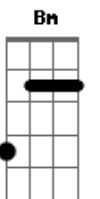

E A
I'm waking up
Em
From a life left behind
D7M F
To see what lies ahead
E A A
I'm waking up

E A
I'm waking up
Em

Now that yesterday's gone
D7M F
Won't close my eyes again
E A A
I'm waking up
C
I'll plan to return well disguised
C Em
Make sure that I'm not recognized
F Am
Tomorrow a new sun will rise
G
And somehow I'll find you

Dm C Bdim
Nothing will stand in my way
Bb E E
Soon I will see you again

A
I'm waking up
Em
From a life left behind
D7M F
To see what lies ahead
E A A
I'm waking up

E A
I'm waking up (I'm waking up)
Em
Now that yesterday's gone (Now that yesterday's gone)
D7M F
Won't close my eyes again (I will never look back)
E A A
I'm waking up

G D
Em Bm
You'll be her shadow as she moves, my son
Em Bm
But she can never know you're there
Ebm A Dbm Eb
She is alone and rebel guards are everywhere

A Abm
I'll keep her safe from all danger
A Ebm
Won't let her out of my sight
B Ebm
Did I fail to mention my honest intentions?
A Abm
This is the chance I deserve

Bm Abdim
Heed my words
Ebm D Ebm
Justice will be served.

Acordes

© ukulele-chords.com

© ukulele-chords.com

© ukulele-chords.com

© ukulele-chords.com

© ukulele-chords.com

© ukulele-chords.com