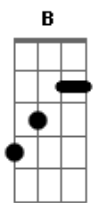

© ukulele-chords.com