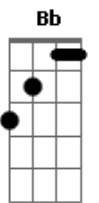

© ukulele-chords.com