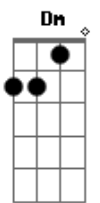

© ukulele-chords.com