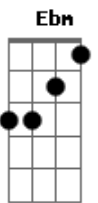

© ukulele-chords.com

© ukulele-chords.com

© ukulele-chords.com

© ukulele-chords.com

© ukulele-chords.com

© ukulele-chords.com

© ukulele-chords.com

© ukulele-chords.com