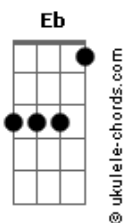

# Dream, Ivory - Welcome And Goodbye

tom:

Bb

Intro: Eb Bb Cm  
 Eb Bb Cm  
 Eb Bb Cm  
 Eb Bb Cm  
 Eb Bb Cm

[Primeira Parte]

Eb Bb Cm  
 Through it all once again  
 Eb  
 Came to know my only friend  
 Bb Cm  
 Lost control  
 Eb Bb Cm  
 Can't begin, I seek within

## Acordes

Did you know

[Refrão]

Eb Bb Cm  
 For how it seemed  
 Eb Bb Cm  
 I should've stayed and let you be  
 Eb Bb Cm  
 Run into my heart so carelessly  
 Eb  
 That's the reason I'm afraid  
 Bb  
 You're the thoughts that can't be tamed  
 Cm F  
 And I'm trying to be sane  
 Cm F  
 And I'm trying to be sane  
 Cm F  
 And I'm trying to be sane  
 ( Cm F )