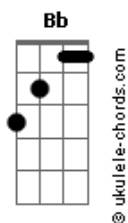

Dream, Ivory - Welcome And Goodbye

tom:

Bb

Intro: Eb Bb Cm
Eb Bb Cm
Eb Bb Cm
Eb Bb Cm
Eb Bb Cm

[Primeira Parte]

Eb Bb Cm
Through it all once again
Eb
Came to know my only friend
Bb Cm
Lost control
Eb Bb Cm
Can't begin, I seek within

To feel the warmth brought within your skin
Eb
Bb Cm

Acordes

Did you know

[Refrão]

Eb Bb Cm
For how it seemed
Eb Bb Cm
I should've stayed and let you be
Eb Bb Cm
Run into my heart so carelessly
Eb
That's the reason I'm afraid
Bb
You're the thoughts that can't be tamed
Cm F
And I'm trying to be sane
Cm F
And I'm trying to be sane
Cm F
And I'm trying to be sane
(Cm F)