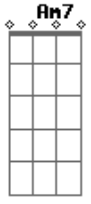

© ukulele-chords.com