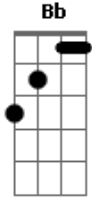

© ukulele-chords.com