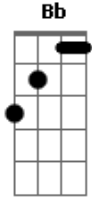

Drake - Hotline Bling

Tom: G

(afinar a 6ª corda em Ré)

Primeira Parte:

You used to call me on my cell phone ^{Bb7}

Late night when you need my love ^{Am7}

Call me on my cell phone ^{Bb7}

Late night when you need my love ^{Am7}

Right now, you're someone else

Primeira Parte:

You used to call me on my cell phone ^{Bb7}

Late night when you need my love ^{Am7}

Call me on my cell phone ^{Bb7}

Late night when you need my love ^{Am7}

And I know when that hotline bling ^{Bb7}
That can only mean one thing ^{Am7}
I know when that hotline bling ^{Bb7}

That can only mean one thing ^{Am7}
Final:
Ever since I left the city

Acordes

© ukulele-chords.com

© ukulele-chords.com

© ukulele-chords.com

© ukulele-chords.com

© ukulele-chords.com

© ukulele-chords.com