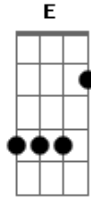

© ukulele-chords.com