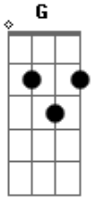

And I know when that hotline bling ^{Bb7}
That can only mean one thing ^{Am7}
I know when that hotline bling ^{Bb7}

That can only mean one thing ^{Am7}
Final:
Ever since I left the city

Acordes

© ukulele-chords.com