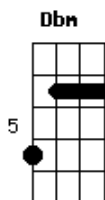

© ukulele-chords.com