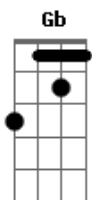

© ukulele-chords.com

© ukulele-chords.com