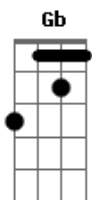

ukulele-chords.com

© ukulele-chords.com