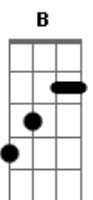

© ukulele-chords.com