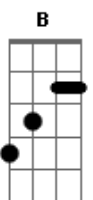

Drake Bell - I Found a Way

Tom: A
Intro: E A B
I never thought that it'd be so simple but
B
I found a way I found a way
E A B
I always thought that it'd be too crazy but
E A B
I found a way I found a way

(guitarra 1)
Dbm Gb A
If you open up your mind
Am
See what's inside

```
  Dbm Gb A Am
E|-----5-----5--|
B|-----5-----5--|
G|---6---3---6---5--|
D|---6---4---7---7--|
A|---4---4---7---7--|
E|-----2-----5---5--|
```

E Gb A Am
It's gonna take some time to realign (Ooh Ooh...)
E Gb A Am
But if you look inside I'm sure you'll find (Ooh Ooh...)
E Gb A
Over your shoulder you know that I told you
Gb
I'll always be pickin' you up when you're down
A Am
So just turn around

E A B
Now that I know that anything is possible
B
I found a way I found a way
E A B
No one can break what is so unbreakable
E A B
I found a way I found a way

Dbm Gb A
If you open up your mind
Am
See what's inside

```
  Dbm Gb A Am
E|-----5-----5--|
B|-----5-----5--|
G|---6---3---6---5--|
D|---6---4---7---7--|
A|---4---4---7---7--|
E|-----2-----5---5--|
```

E Gb A Am
It's gonna take some time to realign (Ooh Ooh...)
E Gb A Am
But if you look inside I'm sure you'll find (Ooh Ooh...)
E Gb A

Over your shoulder you know that I told you
Gb
I'll always be pickin' you up when you're down
A Am
So just turn around

E E
No one cares what you give
E
You know you gotta live like you wanna live
E E
When it's time to be free
E
You know you gotta be what you wanna be

[Solo]

```
E|-----12b-----12--12---|
B| -5b-----15b-15-12-15---12---X-|
G| -7b-7-----5-----X-|
D| -7-----5h7p5-7-7p5-----X-|
A|-----5h7p5-7-7p5-----|
E|-----|
```

```
E|-----3-0-----0h3-5-5-3-0--0--0-3-0-----|
B|-----3-3-----|
G|-----2-----|
D| -12h14p12-14-14p12----2-----2-0--0-|
A|-----2-----|
E|-----|
```