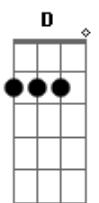

© ukulele-chords.com