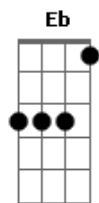

© ukulele-chords.com