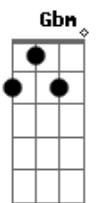

© ukulele-chords.com