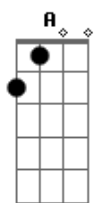

(Life you live is in vain)

A E D E
Fly away down the lonely roads of yesterday
A E Bm E
We close our eyes to see the light of brighter days
A D E Gbm
And all alone we'll be where time can never heal
D E A
With the trail of broken hearts flying free

A E
Once again we walk this lonely road
Gbm E
There are times that we were wading through the rain and cold
A E
We're lost in memories of what we left behind
Gbm E

Relive the dreams, the endless screams of pain inside

D A
Lives are filled with emptiness
Gbm E
The fear returns once again
A Gbm
Searching endlessly, now we will see
D E
Drown your mind in the pain

(Drown your mind in the pain)

A E D E
Fly away down the lonely roads of yesterday
A E Bm E
We close our eyes to see the light of brighter days
A D E Gbm
And all alone we'll be where time can never heal
D E A Gbm
With the trail of broken hearts flying free

D E
The last temptation will be all that's left for me
Db (s) / D
When I see those tears you cry
Eb / E
When I hear those lies you lie
F Gbm E \ D
When I feel all creation now falling down on me
A \ Gbm \ E
Is this the reason to be?

Solos:

{A E Gbm E} (x2) {D A E
D A F#m E} (x2)

{Db Db s} {Eb Eb s}
F s# s\ E s\ D A Gbm E}

A E D E
Fly away down the lonely roads of yesterday
A E Bm E
We close our eyes to see the light of brighter days
A D E Gbm
And all alone we'll be where time can never heal
D E A Gbm
With the trail of broken hearts flying free
D E A
The trail of broken hearts flying free

Acordes

© ukulele-chords.com