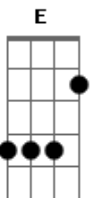

© ukulele-chords.com