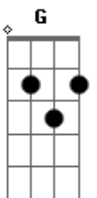

© ukulele-chords.com