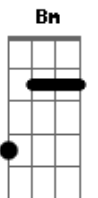

© ukulele-chords.com