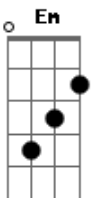

© ukulele-chords.com