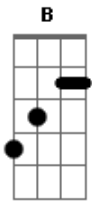

© ukulele-chords.com