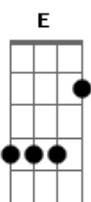

© ukulele-chords.com