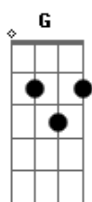

© ukulele-chords.com