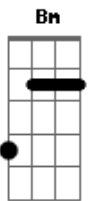

# Dragon Ball Super - Limitação Brake x Survivor

Tom: D

[intro]

Bm - D - E - A  
Bm - D - E - Gb

Bm E G  
Bm

[verse]

Bm  
koufun suzuo! uchuu e go  
D  
saisentan no muchuu wo dou  
E G A  
kono te ni tsukamuyo

Bm  
suttonkyou ni waratte tai  
D  
chpuncan wa narekko dai  
E G A  
i can't get no satisfaction

[pre-chorus]

G  
(woo hoo!) taikutsu wa  
D  
(woo hoo!) ishi ni naru  
A Bm  
omokute ochicahu mae ni (let's fly high)

G  
(woo hoo!) waku waku no  
D  
(woo hoo!) hane hiroge  
E Gb  
tsugi no sekai e ikou

[corus]

Bm D  
kanousei no doa wa rooku sareta mama  
E G A  
yare yare (hey!) kondo mo (hy!) kabe wo buchiyaburu  
Bm D  
ima da genkai toppa sakebe heno heno kappa  
E G A  
muteki no (hey!) oira ga (hey!) soko de matteiru  
G A Bm F Bm  
Doragon Booru Suppa Zen-0 sama mo ottamage