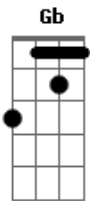

© ukulele-chords.com