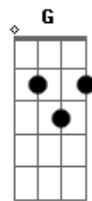

© ukulele-chords.com