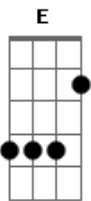

# Dragon Ball Super - Limitação Brake x Survivor

Tom: D

[intro]

Bm - D - E - A  
Bm - D - E - Gb

Bm E G  
Bm

[verse]

Bm  
koufun suzuo! uchuu e go  
D  
saisentan no muchuu wo dou  
E G A  
kono te ni tsukamuyo

Bm  
suttonkyou ni waratte tai  
D  
chpuncan wa narekko dai  
E G A  
i can't get no satisfaction

[pre-chorus]

G  
(woo hoo!) taikutsu wa  
D  
(woo hoo!) ishi ni naru  
A Bm  
omokute ochicahu mae ni (let's fly high)

G  
(woo hoo!) waku waku no  
D  
(woo hoo!) hane hiroge  
E Gb  
tsugi no sekai e ikou

[corus]

Bm D  
kanousei no doa wa rooku sareta mama  
E G A  
yare yare (hey!) kondo mo (hy!) kabe wo buchiyaburu  
Bm D  
ima da genkai toppa sakebe heno heno kappa  
E G A  
muteki no (hey!) oira ga (hey!) soko de matteiru  
G A Bm F Bm  
Doragon Booru Suppa Zen-0 sama mo ottamage