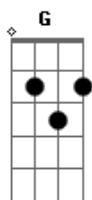

© ukulele-chords.com