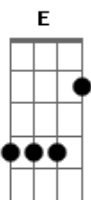

© ukulele-chords.com