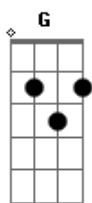

© ukulele-chords.com