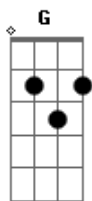

© ukulele-chords.com