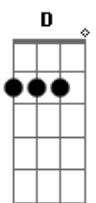

Downplay - Goodbye

Tom: D
Intro: 2x: B A G A

B
I'll find you
A
I'll steal you
G A
I'll never let you go until I smother you
B A
I'm convinced that you're my queen
A
You've never even spoke to me

A
I never mean to
G
I never want to
A
I just need to, own you
B
You think I'm not your kind
A
You think I'm wasting time
G A
I'm gonna make you

G
Mine
B
I'll find a hole in you and bleed it dry
D B
I'll be the rain cloud on your blue sky
D B
So don't tell me you love me
A B
Just tell me goodbye
A B
Just tell me goodbye

(G D A B)

B
I'll lie to you
A
I'm dying to
G A
I'll do anything I can to be inside of you
B A
I'm convinced that you're the one
A B
Until I find another one

A
I never mean to
G
I never want to
A
I just need to, own you
B
You think I'm not your kind

A
You think I'm wasting time
G A
I'm gonna make you

G
Mine

B G
I'll find a hole in you and bleed it dry
D B G
I'll be the rain cloud on your blue sky
D B
So don't tell me you love me
A B
Just tell me goodbye
A B
Just tell me goodbye
G
(Run away run away)
B A
Gonna make you mine
D G
Gonna make you mine
B Em
Gonna make you mine

G
I'll make you mine
B Em D
Gonna make you mine
G
I'll make you mine
B Em D
Gonna make you mine

G
I'll make you mine
B G
I'll find a hole in you and bleed it dry
D B G
I'll be the rain cloud on your blue sky
D B
So don't tell me you love me
A B
Just tell me goodbye

B G
I'll find a hole in you and bleed it dry
D B G
I'll be the rain cloud on your blue sky
D B
So don't tell me you love me
A B
Just tell me goodbye
A B A G D A
Just tell me goodbye

B
Goodbye
A G A
Just tell me goodbye

Acordes

© ukulele-chords.com