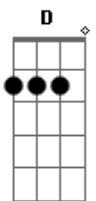

Downplay - Goodbye

Tom: D
Intro: 2x: B A G A

B
I'll find you
A
I'll steal you
G A
I'll never let you go until I smother you
B A
I'm convinced that you're my queen
A
You've never even spoke to me

A
I never mean to
G
I never want to
A
I just need to, own you
B
You think I'm not your kind
A
You think I'm wasting time
G A
I'm gonna make you

G
Mine
B
I'll find a hole in you and bleed it dry
D B
I'll be the rain cloud on your blue sky
D B
So don't tell me you love me
A B
Just tell me goodbye
A B
Just tell me goodbye

(G D A B)

B
I'll lie to you
A
I'm dying to
G A
I'll do anything I can to be inside of you
B A
I'm convinced that you're the one
A B
Until I find another one

A
I never mean to
G
I never want to
A
I just need to, own you
B
You think I'm not your kind

A
You think I'm wasting time
G A
I'm gonna make you

G
Mine

B G
I'll find a hole in you and bleed it dry
D B G
I'll be the rain cloud on your blue sky
D B
So don't tell me you love me
A B
Just tell me goodbye
A B
Just tell me goodbye
G
(Run away run away)
B A
Gonna make you mine
D G
Gonna make you mine
B Em
Gonna make you mine

G
I'll make you mine
B Em D
Gonna make you mine
G
I'll make you mine
B Em D
Gonna make you mine

G
I'll make you mine
B G
I'll find a hole in you and bleed it dry
D B G
I'll be the rain cloud on your blue sky
D B
So don't tell me you love me
A B
Just tell me goodbye

B G
I'll find a hole in you and bleed it dry
D B G
I'll be the rain cloud on your blue sky
D B
So don't tell me you love me
A B
Just tell me goodbye
A B A G D A
Just tell me goodbye

B
Goodbye
A G A
Just tell me goodbye

Acordes

© ukulele-chords.com