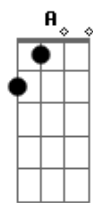

Dove Cameron - We Belong

tom:

Intro: Bb Db G

[Primeira Parte]

Bbm
Livin' in LA now
Db
Out without you, I'm?
Eb Gb
Missin' you miles away
Bbm
Said I need space, but?
Db
I don't need space, I?
Eb Gb
Need you to come to me, like?

Bbm
Bang, bang
Ab Gm Gb
Think I'm allergic to every other person
Bbm Ab G
You're the one now I'm certain

Acordes

© ukulele-chords.com

© ukulele-chords.com

© ukulele-chords.com

© ukulele-chords.com

© ukulele-chords.com