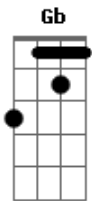

Dove Cameron - We Belong

tom:

Intro: Bb Db G

[Primeira Parte]

Bbm
 Livin' in LA now
 Db
 Out without you, I'm?
 Eb Gb
 Missin' you miles away
 Bbm
 Said I need space, but?
 Db
 I don't need space, I?
 Eb Gb
 Need you to come to me, like?

Bbm Ab G Gb
 We belong together
 Bbm Ab G

We belong together
 Gb
 And you know it
 Bbm
 Wine stained teeth and bloodshot eyes
 Ab G Gb
 Think we're both fucked up and that's alright
 Yeah, yeah
 Bbm Ab Gm
 We belong together
 Gb
 Ooh-ooh, ooh-ooh, oh
 (Bbm Ab Gb)

Bbm
 Bang, bang
 Ab Gm Gb
 Ooh, oo-ooh, ooh-ooh
 Bbm
 Bang, bang
 Ab Gm Gb
 Ooh, oo-ooh, ooh-ooh
 Bbm
 Bang, bang
 Ab Gm Gb
 Ooh, oo-ooh, ooh-ooh
 Bbm
 Bang, bang
 Ab Gm Gb
 Ooh, oo-ooh, ooh-ooh
 Ooh-ooh, ooh-ooh
 Bbm
 Bang, bang
 Ab Gm Gb
 Ooh, oo-ooh, ooh-ooh
 Ooh-ooh, ooh-ooh
 Bbm
 Bang, bang
 Ab Gm Gb
 Ooh, oo-ooh, ooh-ooh
 Ooh-ooh, ooh-ooh

Bbm
 Bang, bang
 Ab Gm Gb
 Think I'm allergic to every other person
 Bbm Ab G
 You're the one now I'm certain

Acordes

© ukulele-chords.com

© ukulele-chords.com

© ukulele-chords.com

© ukulele-chords.com

© ukulele-chords.com