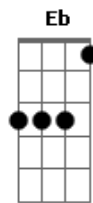

© ukulele-chords.com