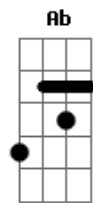

© ukulele-chords.com