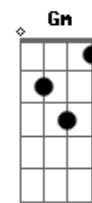

© ukulele-chords.com