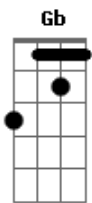

Dove Cameron - We Belong

tom:

Intro: Bb Db G

[Primeira Parte]

Bbm
Livin' in LA now
Db
Out without you, I'm?
Eb Gb
Missin' you miles away
Bbm
Said I need space, but?
Db
I don't need space, I?
Eb Gb
Need you to come to me, like?

Bbm Ab G Gb
We belong together
Bbm Ab G

We belong together
Gb
And you know it
Bbm
Wine stained teeth and bloodshot eyes
Ab G Gb
Think we're both fucked up and that's alright
Yeah, yeah
Bbm Ab Gm
We belong together
Gb
Ooh-ooh, ooh-ooh, oh
(Bbm Ab Gb)

Bbm
Bang, bang
Ab Gm Gb
Ooh, oo-ooh, ooh-ooh
Bbm
Bang, bang
Ab Gm Gb
Ooh, oo-ooh, ooh-ooh
Bbm
Bang, bang
Ab Gm Gb
Ooh, oo-ooh, ooh-ooh
Bbm
Bang, bang
Ab Gm Gb
Ooh, oo-ooh, ooh-ooh
Ooh-ooh, ooh-ooh
Bbm
Bang, bang
Ab Gm Gb
Ooh, oo-ooh, ooh-ooh
Ooh-ooh, ooh-ooh
Bbm
Bang, bang
Ab Gm Gb
Ooh, oo-ooh, ooh-ooh
Ooh-ooh, ooh-ooh

Bbm
Bang, bang
Ab Gm Gb
Think I'm allergic to every other person
Bbm Ab G
You're the one now I'm certain

Acordes

© ukulele-chords.com

© ukulele-chords.com

© ukulele-chords.com

© ukulele-chords.com

© ukulele-chords.com