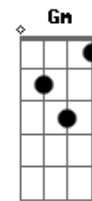

© ukulele-chords.com