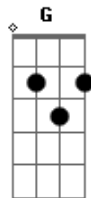

## Acordes

© ukulele-chords.com

© ukulele-chords.com

© ukulele-chords.com

© ukulele-chords.com

If we could just agree,  
G  
We would go major league

Pre-Refrão:

F C  
When you say "Yeah", I say "No".  
Am G  
When you say "Stop", all I wanna do is go, go, go!