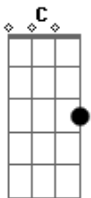

Dove Cameron - Better In Stereo

Tom: C
Intro: C

Better in stereo, b-better in stereo

Verse:

C I'm up with the the sunshine (let's go!)
F I lace up my high-tops (oh, no!)
Am Slam dunk, ready or not
G Yeah, show me what you got

C I'm under the spotlight (spotlight)
F I dare you, come on and follow
Am You dance to your own beat
G I'll sing the melody!

Pre-Refrão:

F C
When you say "Yeah", I say "No".
Am G
When you say "Stop", all I wanna do is go, go, go!

Refrão:

C F
You-the other half of me
Am
The half I'll never be
G
The half that drives me crazy!
C F
You-the better half of me
Am
The half I'll always need!
G
We both know
We're better in stereo!

F G C
B|-better in stereo oh, oh, oh (x2)

2 Verso:

C
And when we're together,
F
A sweet harmony so where,
Am

Acordes

© ukulele-chords.com