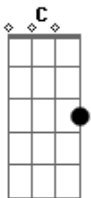

Dove Cameron - Better In Stereo

Tom: C
Intro: C

Better in stereo, b-better in stereo

Verse:

C I'm up with the the sunshine (let's go!)
F I lace up my high-tops (oh, no!)
Am Slam dunk, ready or not
G Yeah, show me what you got

C I'm under the spotlight (spotlight)
F I dare you, come on and follow
Am You dance to your own beat
G I'll sing the melody!

Pre-Refrão:

F C
When you say "Yeah", I say "No".
Am G
When you say "Stop", all I wanna do is go, go, go!

Refrão:

C F
You-the other half of me
Am
The half I'll never be
G
The half that drives me crazy!
C F
You-the better half of me
Am
The half I'll always need!
G
We both know
We're better in stereo!

F G C
B|-better in stereo oh, oh, oh (x2)

2 Verso:

C
And when we're together,
F
A sweet harmony so where,
Am

Acordes

© ukulele-chords.com

© ukulele-chords.com

© ukulele-chords.com

© ukulele-chords.com

If we could just agree,
G
We would go major league