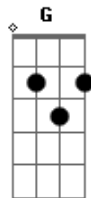

C I'm under the spotlight (spotlight)
F I dare you, come on and follow
Am You dance to your own beat
G I'll sing the melody!

Pre-Refrão:

F C
When you say "Yeah", I say "No".
Am G
When you say "Stop", all I wanna do is go, go, go!

Refrão:

C F
You-the other half of me
Am
The half I'll never be
G
The half that drives me crazy!
C F
You-the better half of me
Am
The half I'll always need!
G
We both know
We're better in stereo!

F G C
B|-better in stereo oh, oh, oh (x2)

2 Verso:

C
And when we're together,
F
A sweet harmony so where,
Am

Acordes

© ukulele-chords.com

© ukulele-chords.com

© ukulele-chords.com

© ukulele-chords.com

If we could just agree,
G
We would go major league

Pre-Refrão:

F C
When you say "Yeah", I say "No".
Am G
When you say "Stop", all I wanna do is go, go, go!

Refrão:

C F
You-the other half of me
Am
The half I'll never be
G
The half that drives me crazy!
C F
You-the better half of me
Am
The half I'll always need!
G
We both know
We're better in stereo!