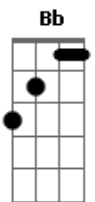

Double - The Captain of Her Heart

tom:

Intro: Bbm

Bbm A Fm
It was way past midnight
Gb7
And she still couldn't fall a sleep,
Bbm Fm
This night the dream was leavin'
Gb7
She tried so hard to keep
Bbm Fm
And with the new day's dawning
Eb
She felt it drifting away
Gb Ab
Not only for a cruise
Bbm
Not only for a day

© ukulele-chords.com

© ukulele-chords.com

© ukulele-chords.com

© ukulele-chords.com

© ukulele-chords.com

She couldn't wait another day for
Bb Bbm
The captain of her heart

Int: (Bbm) 4 Vezes

[Solo] Bbm Fm Gb7 Bbm Fm Gb7 Bbm Fm Eb Gb Ab Bbm

C Am
Too long ago, too long apart
Ab
She couldn't wait another day for
Bb C
The captain of her heart

C Am
As the day came up, she made a start
Ab
She stopped waiting another day for
Bb C
The captain of her heart.