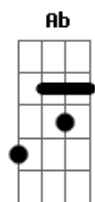

Double - The Captain of Her Heart

tom:

Intro: Bbm

Bbm A Fm
It was way past midnight
Gb7
And she still couldn't fall a sleep,
Bbm Fm
This night the dream was leavin'
Gb7
She tried so hard to keep
Bbm Fm
And with the new day's dawning
Eb
She felt it drifting away
Gb Ab
Not only for a cruise
Bbm
Not only for a day

[Interlúdio]

C Am
Too long ago, too long apart
Ab
She couldn't wait another day for
Bb C
The captain of her heart

C Am
As the day came up, she made a start
Ab
She stopped waiting another day for
Bb Bbm
The captain of her heart.

Int: (Bbm) 2 Vezes

C Am
Too long ago, too long apart
Ab

Acordes

© ukulele-chords.com

© ukulele-chords.com

© ukulele-chords.com

© ukulele-chords.com

© ukulele-chords.com

© ukulele-chords.com

© ukulele-chords.com

© ukulele-chords.com

© ukulele-chords.com

© ukulele-chords.com

She couldn't wait another day for
Bb Bbm
The captain of her heart

Int: (Bbm) 4 Vezes

[Solo] Bbm Fm Gb7 Bbm Fm Gb7 Bbm Fm Eb Gb Ab Bbm