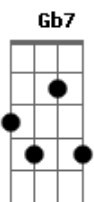

Double - The Captain of Her Heart

tom:

Intro: Bbm

Bbm A Fm
It was way past midnight
Gb7
And she still couldn't fall a sleep,
Bbm Fm
This night the dream was leavin'
Gb7
She tried so hard to keep
Bbm Fm
And with the new day's dawning
Eb
She felt it drifting away
Gb Ab
Not only for a cruise
Bbm
Not only for a day

[Interlúdio]

C Am
Too long ago, too long apart
Ab
She couldn't wait another day for
Bb C
The captain of her heart

C Am
As the day came up, she made a start
Ab
She stopped waiting another day for
Bb Bbm
The captain of her heart.

Int: (Bbm) 2 Vezes

C Am
Too long ago, too long apart
Ab

Acordes

© ukulele-chords.com

© ukulele-chords.com

© ukulele-chords.com

© ukulele-chords.com

© ukulele-chords.com

© ukulele-chords.com

© ukulele-chords.com

© ukulele-chords.com

© ukulele-chords.com

© ukulele-chords.com

She couldn't wait another day for
Bb Bbm
The captain of her heart

Int: (Bbm) 4 Vezes

[Solo] Bbm Fm Gb7 Bbm Fm Gb7 Bbm Fm Eb Gb Ab Bbm