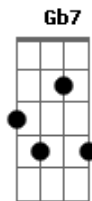

Double - The Captain of Her Heart

tom:
Intro: **Bbm** **A**

Bbm **Fm**
It was way past midnight
Gb7
And she still couldn't fall a sleep,
Bbm **Fm**
This night the dream was leavin'
Gb7
She tried so hard to keep
Bbm **Fm**
And with the new day's dawning
Eb
She felt it drifting away
Gb **Ab**
Not only for a cruise
Bbm
Not only for a day

[Interlúdio]

C **Am**
Too long ago, too long apart
Ab
She couldn't wait another day for
Bb **C**
The captain of her heart

C **Am**
As the day came up, she made a start
Ab
She stopped waiting another day for
Bb **Bbm**
The captain of her heart.

Int: (**Bbm**) 2 Vezes

C **Am**
Too long ago, too long apart
Ab

Acordes

© ukulele-chords.com

© ukulele-chords.com

© ukulele-chords.com

© ukulele-chords.com

© ukulele-chords.com

© ukulele-chords.com

© ukulele-chords.com

© ukulele-chords.com

© ukulele-chords.com

© ukulele-chords.com

She couldn't wait another day for
Bb **Bbm**
The captain of her heart

Int: (**Bbm**) 4 Vezes

[Solo] **Bbm** **Fm** **Gb7** **Bbm** **Fm** **Gb7** **Bbm** **Fm** **Eb** **Gb** **Ab** **Bbm**