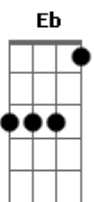

Double - The Captain of Her Heart

tom:

Intro: Bbm

Bbm A Fm
It was way past midnight
Gb7
And she still couldn't fall a sleep,
Bbm Fm
This night the dream was leavin'
Gb7
She tried so hard to keep
Bbm Fm
And with the new day's dawning
Eb
She felt it drifting away
Gb Ab
Not only for a cruise
Bbm
Not only for a day

[Interlúdio]

C Am
Too long ago, too long apart
Ab
She couldn't wait another day for
Bb C
The captain of her heart

C Am
As the day came up, she made a start
Ab
She stopped waiting another day for
Bb Bbm
The captain of her heart.

Int: (Bbm) 2 Vezes

C Am
Too long ago, too long apart
Ab

Acordes

© ukulele-chords.com

© ukulele-chords.com

© ukulele-chords.com

© ukulele-chords.com

© ukulele-chords.com

© ukulele-chords.com

© ukulele-chords.com

© ukulele-chords.com

© ukulele-chords.com

© ukulele-chords.com

She couldn't wait another day for
Bb Bbm
The captain of her heart

Int: (Bbm) 4 Vezes

[Solo] Bbm Fm Gb7 Bbm Fm Gb7 Bbm Fm Eb Gb Ab Bbm