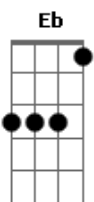

Double - The Captain of Her Heart

tom:

Intro: Bbm

Bbm A Fm
It was way past midnight
Gb7
And she still couldn't fall a sleep,
Bbm Fm
This night the dream was leavin'
Gb7
She tried so hard to keep
Bbm Fm
And with the new day's dawning
Eb
She felt it drifting away
Gb Ab
Not only for a cruise
Bbm
Not only for a day

[Interlúdio]

C Am
Too long ago, too long apart
Ab
She couldn't wait another day for
Bb C
The captain of her heart

C Am
As the day came up, she made a start
Ab
She stopped waiting another day for
Bb Bbm
The captain of her heart.

Int: (Bbm) 2 Vezes

C Am
Too long ago, too long apart
Ab

Acordes

© ukulele-chords.com

© ukulele-chords.com

© ukulele-chords.com

© ukulele-chords.com

© ukulele-chords.com

© ukulele-chords.com

© ukulele-chords.com

© ukulele-chords.com

© ukulele-chords.com

© ukulele-chords.com

She couldn't wait another day for
Bb Bbm
The captain of her heart

Int: (Bbm) 4 Vezes

[Solo] Bbm Fm Gb7 Bbm Fm Gb7 Bbm Fm Eb Gb Ab Bbm