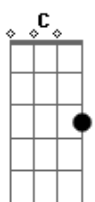

Double - The Captain of Her Heart

tom:

Intro: Bbm

Bbm A Fm
It was way past midnight
Gb7
And she still couldn't fall a sleep,
Bbm Fm
This night the dream was leavin'
Gb7
She tried so hard to keep
Bbm Fm
And with the new day's dawning
Eb
She felt it drifting away
Gb Ab
Not only for a cruise
Bbm
Not only for a day

[Interlúdio]

C Am
Too long ago, too long apart
Ab
She couldn't wait another day for
Bb C
The captain of her heart

C Am
As the day came up, she made a start
Ab
She stopped waiting another day for
Bb Bbm
The captain of her heart.

Int: (Bbm) 2 Vezes

C Am
Too long ago, too long apart
Ab

Acordes

© ukulele-chords.com

© ukulele-chords.com

© ukulele-chords.com

© ukulele-chords.com

© ukulele-chords.com

© ukulele-chords.com

© ukulele-chords.com

© ukulele-chords.com

© ukulele-chords.com

© ukulele-chords.com

She couldn't wait another day for
Bb Bbm
The captain of her heart

Int: (Bbm) 4 Vezes

[Solo] Bbm Fm Gb7 Bbm Fm Gb7 Bbm Fm Eb Gb Ab Bbm