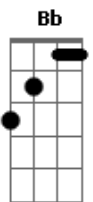

Double - The Captain of Her Heart

tom:
Intro: **Bbm** **A**

Bbm **Fm**
It was way past midnight
Gb7
And she still couldn't fall a sleep,
Bbm **Fm**
This night the dream was leavin'
Gb7
She tried so hard to keep
Bbm **Fm**
And with the new day's dawning
Eb
She felt it drifting away
Gb **Ab**
Not only for a cruise
Bbm
Not only for a day

Int: (**Bbm**) 2 Vezes

C **Am**
Too long ago, too long apart
Ab

Acordes

© ukulele-chords.com

© ukulele-chords.com

© ukulele-chords.com

© ukulele-chords.com

© ukulele-chords.com

© ukulele-chords.com

© ukulele-chords.com

© ukulele-chords.com

© ukulele-chords.com

© ukulele-chords.com

She couldn't wait another day for
Bb **Bbm**
The captain of her heart

Int: (**Bbm**) 4 Vezes

[Solo] **Bbm** **Fm** **Gb7** **Bbm** **Fm** **Gb7** **Bbm** **Fm** **Eb** **Gb** **Ab** **Bbm**

C **Am**
Too long ago, too long apart
Ab
She couldn't wait another day for
Bb **C**
The captain of her heart

C **Am**
As the day came up, she made a start
Ab
She stopped waiting another day for
Bb **C**
The captain of her heart.