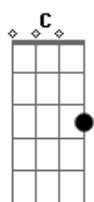

Double - The Captain of Her Heart

tom:

Intro: Bbm

Bbm A Fm
It was way past midnight
Gb7
And she still couldn't fall a sleep,
Bbm Fm
This night the dream was leavin'
Gb7
She tried so hard to keep
Bbm Fm
And with the new day's dawning
Eb
She felt it drifting away
Gb Ab
Not only for a cruise
Bbm
Not only for a day

[Interlúdio]

C Am
Too long ago, too long apart
Ab
She couldn't wait another day for
Bb C
The captain of her heart

C Am
As the day came up, she made a start
Ab
She stopped waiting another day for
Bb Bbm
The captain of her heart.

Int: (Bbm) 2 Vezes

C Am
Too long ago, too long apart
Ab

Acordes

© ukulele-chords.com

© ukulele-chords.com

© ukulele-chords.com

© ukulele-chords.com

© ukulele-chords.com

© ukulele-chords.com

© ukulele-chords.com

© ukulele-chords.com

© ukulele-chords.com

© ukulele-chords.com

She couldn't wait another day for
Bb Bbm
The captain of her heart

Int: (Bbm) 4 Vezes

[Solo] Bbm Fm Gb7 Bbm Fm Gb7 Bbm Fm Eb Gb Ab Bbm