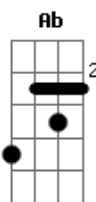

Int: (Bbm) 2 Vezes

C Am
Too long ago, too long apart
Ab

Acordes

© ukulele-chords.com

© ukulele-chords.com

© ukulele-chords.com

© ukulele-chords.com

© ukulele-chords.com

© ukulele-chords.com

© ukulele-chords.com

© ukulele-chords.com

© ukulele-chords.com

© ukulele-chords.com

She couldn't wait another day for
Bb Bbm
The captain of her heart

Int: (Bbm) 4 Vezes

[Solo] Bbm Fm Gb7 Bbm Fm Gb7 Bbm Fm Eb Gb Ab Bbm