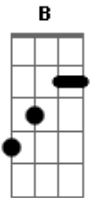

A B Abm7 Dbm7 (4x)
We all need love (...)

I was just a lonely man, with my suitcase in my hand.

Part of a travelling band, on the road (girl, I was always away from you).

I never needed anyone, and my music, it was my fun.

And I woke up late in life, to regret it, oh!

|REFRÃO|

We all need love, I swear it's true

All God's children, me and you.

We all need love, I swear it's true

Acordes

© ukulele-chords.com

© ukulele-chords.com