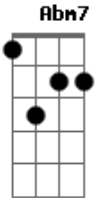

Double You - We All Need Love

Tom: A

We all need love, we all need love

We all need love, I swear it's true

All God's children, me and you.

We all need love, I swear it's true

All God's children, me and you.

A B Abm7 Dbm7 (4x)
We all need love (...)

I was just a lonely man, with my suitcase in my hand.

Part of a travelling band, on the road (girl, I was always away from you).

I never needed anyone, and my music, it was my fun.

A B
So reach out (reach out), take a little love.

REFRÃO

Acordes

© ukulele-chords.com

© ukulele-chords.com

© ukulele-chords.com

© ukulele-chords.com

© ukulele-chords.com