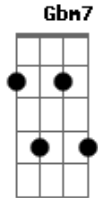

Double You - We All Need Love

Tom: A

We all need love, we all need love

We all need love, I swear it's true

All God's children, me and you.

We all need love, I swear it's true

All God's children, me and you.

A B Abm7 Dbm7 (4x)
We all need love (...)

I was just a lonely man, with my suitcase in my hand.

Part of a travelling band, on the road (girl, I was always away from you).

I never needed anyone, and my music, it was my fun.

A B
So reach out (reach out), take a little love.

REFRÃO

Acordes

© ukulele-chords.com

© ukulele-chords.com

© ukulele-chords.com

© ukulele-chords.com

© ukulele-chords.com