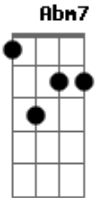

Double You - We All Need Love

Tom: A

We all need love, we all need love

We all need love, I swear it's true

All God's children, me and you.

We all need love, I swear it's true

All God's children, me and you.

A B Abm7 Dbm7 (4x)
We all need love (...)

I was just a lonely man, with my suitcase in my hand.

Part of a travelling band, on the road (girl, I was always away from you).

I never needed anyone, and my music, it was my fun.

And I woke up late in life, to regret it, oh!

|REFRÃO|

We all need love, I swear it's true

All God's children, me and you.

We all need love, I swear it's true

Acordes

© ukulele-chords.com

© ukulele-chords.com