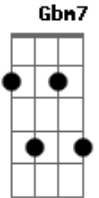

© ukulele-chords.com