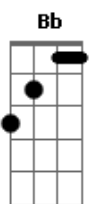

© ukulele-chords.com