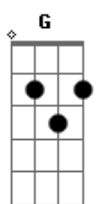

© ukulele-chords.com