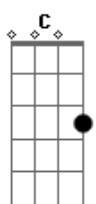

© ukulele-chords.com