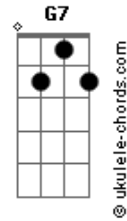

They still say : I love you

On that you can rely

No matter what the future brings

As time goes by

(F C C7)

Moonlight and love songs are never out of date

Hearts full of passion jealousy and hate

Woman needs man, and man must have his mate

That no one can deny

It's still the same old story

A fight for love and glory

Acordes

A case of do or die
The world will always welcome lovers
As time goes by

(G G7 C C7)

Moonlight and love songs are never out of date