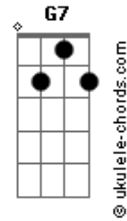

They still say : I love you

On that you can rely

No matter what the future brings

As time goes by

(F C C7)

Moonlight and love songs are never out of date

Hearts full of passion jealousy and hate

Woman needs man, and man must have his mate

That no one can deny

It's still the same old story

A fight for love and glory

Acordes

A case of do or die
The world will always welcome lovers

As time goes by

(G G7 C C7)

Moonlight and love songs are never out of date