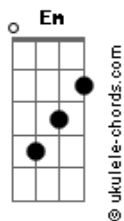

They still say : I love you

On that you can rely

No matter what the future brings

As time goes by

(F C C7)

Moonlight and love songs are never out of date

Hearts full of passion jealousy and hate

Woman needs man, and man must have his mate

That no one can deny

It's still the same old story

A fight for love and glory

Acordes

A case of do or die
The world will always welcome lovers
As time goes by

(G G7 C C7)

Moonlight and love songs are never out of date
Hearts full of passion jealousy and hate
Woman needs man, and man must have his mate
That no one can deny