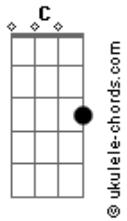

They still say : I love you

On that you can rely

No matter what the future brings

As time goes by

(F C C7)

Moonlight and love songs are never out of date

Hearts full of passion jealousy and hate

Woman needs man, and man must have his mate

That no one can deny

It's still the same old story

A fight for love and glory

Acordes

A case of do or die
The world will always welcome lovers
As time goes by

(G G7 C C7)

Moonlight and love songs are never out of date