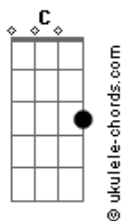

They still say : I love you

On that you can rely

No matter what the future brings

As time goes by

(F C C7)

Moonlight and love songs are never out of date

Hearts full of passion jealousy and hate

Woman needs man, and man must have his mate

That no one can deny

It's still the same old story

A fight for love and glory

Acordes

A case of do or die
The world will always welcome lovers
As time goes by

(G G7 C C7)

Moonlight and love songs are never out of date
Hearts full of passion jealousy and hate
Woman needs man, and man must have his mate
That no one can deny