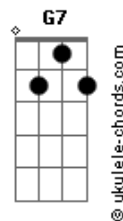

They still say : I love you

On that you can rely

No matter what the future brings

As time goes by

(F C C7)

Moonlight and love songs are never out of date

Hearts full of passion jealousy and hate

Woman needs man, and man must have his mate

That no one can deny

It's still the same old story

A fight for love and glory

Acordes

A case of do or die
The world will always welcome lovers
As time goes by

(G G7 C C7)

Moonlight and love songs are never out of date
Hearts full of passion jealousy and hate
Woman needs man, and man must have his mate
That no one can deny