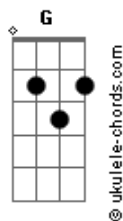

They still say : I love you

On that you can rely

No matter what the future brings

As time goes by

(F C C7)

Moonlight and love songs are never out of date

Hearts full of passion jealousy and hate

Woman needs man, and man must have his mate

That no one can deny

It's still the same old story

A fight for love and glory

Acordes

A case of do or die
The world will always welcome lovers
As time goes by

(G G7 C C7)

Moonlight and love songs are never out of date
Hearts full of passion jealousy and hate
Woman needs man, and man must have his mate
That no one can deny