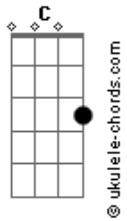

They still say : I love you

On that you can rely

No matter what the future brings

As time goes by

(F C C7)

Moonlight and love songs are never out of date

Hearts full of passion jealousy and hate

Woman needs man, and man must have his mate

That no one can deny

It's still the same old story

A fight for love and glory

Acordes

A case of do or die
The world will always welcome lovers

As time goes by

(G G7 C C7)

Moonlight and love songs are never out of date