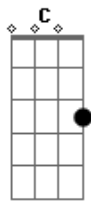

Doobie Brothers - South City Midnight Lady

Tom: G

G C
Up all night I could not sleep G
The whiskey that I drank was cheap C with you

D
cigarette With shakin' hands I wait and I lit up my last

G C
Well the sun came the night had fled G
And sleepy-eyed I reached my bed C

G C G
I saw you sleepy dreamin there all covered and the street warm

Refrão:

C Bm C G
South city midnight lady C G
I'm much obliged indeed Bm Am

G C G
You sure have saved this man who's soul was in need

C Bm
I thought there was no reason

Bb C
For all these things I do Bm Am
But the smile that I said I've returned I'm

G C
When day has left the night behind G
And shadows roll across my mind C

I sometimes find myself alone and out walking

G C
Yes and when I'm feelin' down and blue G
Then all I do is think of you C G

And all my foolish problems seem to fade away

Chorus

LEAD

Chorus

Acordes

© ukulele-chords.com

© ukulele-chords.com

© ukulele-chords.com