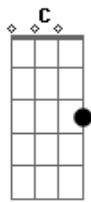

Doobie Brothers - South City Midnight Lady

Tom: G

G C
Up all night I could not sleep
G C C
The whiskey that I drank was cheap with you

D
cigarette
With shakin' hands I wait and I lit up my last

G C
Well the sun came the night had fled
G C C
And sleepy-eyed I reached my bed

G C G
I saw you sleepy dreamin there all covered and the street
warm

Refrão:

C Bm
South city midnight lady
Bb C C G
I'm much obliged indeed

G C G
You sure have saved this man who's soul was in
need

C Bm
I thought there was no reason

Bb C
For all these things I do
C Bm Am
But the smile that I said I've returned I'm

G C
When day has left the night behind
G C C
And shadows roll across my mind

I sometimes find myself alone and out walking

G C
Yes and when I'm feelin' down and blue
G C C G
Then all I do is think of you

And all my foolish problems seem to fade away

Chorus

LEAD

Chorus

Acordes

© ukulele-chords.com

© ukulele-chords.com