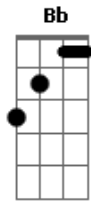

© ukulele-chords.com