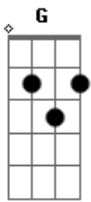

Doobie Brothers - South City Midnight Lady

Tom: G

G C
Up all night I could not sleep
G C C
The whiskey that I drank was cheap with you

D
cigarette
With shakin' hands I wait and I lit up my last

G C
Well the sun came the night had fled
G C C
And sleepy-eyed I reached my bed

G C G
I saw you sleepy dreamin there all covered and the street
warm

Refrão:

C Bm
South city midnight lady
Bb C C G
I'm much obliged indeed

G C G
You sure have saved this man who's soul was in
need

C Bm
I thought there was no reason

Bb C
For all these things I do
C Bm Am
But the smile that I said I've returned I'm

G C
When day has left the night behind
G C C
And shadows roll across my mind

I sometimes find myself alone and out walking

G C
Yes and when I'm feelin' down and blue
G C C G
Then all I do is think of you

And all my foolish problems seem to fade away

Chorus

LEAD

Chorus

Acordes

© ukulele-chords.com

© ukulele-chords.com