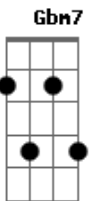

© ukulele-chords.com