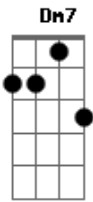

Doobie Brothers - Long Train Running

Tom: Bb

Intro: Dm7 Gm7 Dm7 Gm7

Dm7 Gm7 Dm7 Gm7

Down around the corner, half a mile from here
See them long trains run and you watch them disappear

Cm7 Dm7 Gm7 Dm7 Gm7

Without love, where would you be now

Eb D D Dm7 Gm7 Dm7 Gm7

Without lo~o~ove

Dm7 Gm7 Dm7 Gm7

Ya know I saw Miss Lucy down along the tracks
She lost her home and her family and she won't be coming back

Cm7 Dm7 Gm7 Dm7 Gm7

Without love, where would you be now

Cm7 Dm7 Gm7 Dm7 Gm7

Without love, where would you be now

Eb D D Cm7

Without lo~o~ove ooh, where would you be now

Dm7 Gm7 Dm7 Gm7

Mmmmm got to get to baby, baby

Won't you move me down - got to move me down

Baby, baby, baby, baby - won't you move me down

Til my feets ain't runnin' and the trains are movin' on

Gm7 Gm Gm7 Gm

Got to keep on movin' - keep on movin'

Keep on movin' - got to keep on movin'...

Acordes

© ukulele-chords.com

© ukulele-chords.com

© ukulele-chords.com