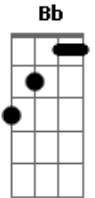

© ukulele-chords.com