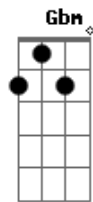

Donna Missal - Hurt By You

tom:

Intro: D G

D
Only give me love when i?m giving it back

E Bm
But you say you?ll never be my friend

D
Always on the train never on the track

B G
So i?m jumping before the crash

Bm A D G
Now i?m way too far away to be hurt by you

Acordes

© ukulele-chords.com

© ukulele-chords.com

© ukulele-chords.com

© ukulele-chords.com

© ukulele-chords.com

© ukulele-chords.com