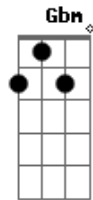

Donna Missal - Hurt By You

tom:

Intro: D G

D
Only give me love when i?m giving it back

E Bm
But you say you?ll never be my friend

D
Always on the train never on the track

B G
So i?m jumping before the crash

Bm A D G
Now i?m way too far away to be hurt by you

Acordes

© ukulele-chords.com

© ukulele-chords.com

© ukulele-chords.com

© ukulele-chords.com

© ukulele-chords.com

© ukulele-chords.com