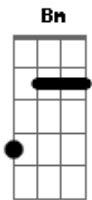

Donna Missal - Hurt By You

tom:

Intro: D G

D
Only give me love when i?m giving it back

E Bm
But you say you?ll never be my friend

D
Always on the train never on the track

B G
So i?m jumping before the crash

Bm A D G
What?s left to prove? tried so many damn times to cut you loose

Bm A D
I know you don?t mean what you?re saying

Em A G
And it doesn?t even matter if you do

Bm A D G
Cuz i?m way too far away to be hurt by you

Bm A D G
Now i?m way too far away to be hurt by you

Acordes

© ukulele-chords.com

© ukulele-chords.com

© ukulele-chords.com

© ukulele-chords.com

© ukulele-chords.com

© ukulele-chords.com