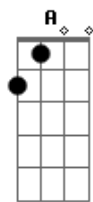

Donna Missal - Hurt By You

tom:

Intro: D G

D
Only give me love when i?m giving it back

E Bm
But you say you?ll never be my friend

D
Always on the train never on the track

B G
So i?m jumping before the crash

Bm A D G
Now i?m way too far away to be hurt by you

Acordes

© ukulele-chords.com

© ukulele-chords.com

© ukulele-chords.com

© ukulele-chords.com

© ukulele-chords.com

© ukulele-chords.com