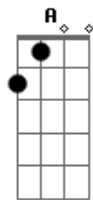

Donna Missal - Hurt By You

tom:

Intro: D G

D
Only give me love when i?m giving it back

E Bm
But you say you?ll never be my friend

D
Always on the train never on the track

B G
So i?m jumping before the crash

Bm A D G
Now i?m way too far away to be hurt by you

Acordes

© ukulele-chords.com

© ukulele-chords.com

© ukulele-chords.com

© ukulele-chords.com

© ukulele-chords.com

© ukulele-chords.com