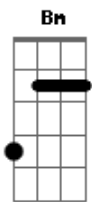

Donna Missal - Hurt By You

tom:

Intro: D G

D
Only give me love when i?m giving it back

E Bm
But you say you?ll never be my friend

D
Always on the train never on the track

B G
So i?m jumping before the crash

Bm A D G
What?s left to prove? tried so many damn times to cut you loose

Bm A D
I know you don?t mean what you?re saying

Em A G
And it doesn?t even matter if you do

Bm A D G
Cuz i?m way too far away to be hurt by you

Bm A D G
Now i?m way too far away to be hurt by you

Acordes

© ukulele-chords.com

© ukulele-chords.com

© ukulele-chords.com

© ukulele-chords.com

© ukulele-chords.com

© ukulele-chords.com