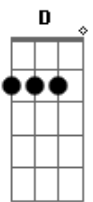

© ukulele-chords.com