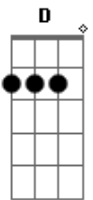

© ukulele-chords.com