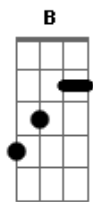

Donna Missal - Hurt By You

tom:

Intro: D G

D
Only give me love when i?m giving it back

E Bm
But you say you?ll never be my friend

D
Always on the train never on the track

B G
So i?m jumping before the crash

Bm A D G
What?s left to prove? tried so many damn times to cut you loose

Bm A D
I know you don?t mean what you?re saying

Em A G
And it doesn?t even matter if you do

Bm A D G
Cuz i?m way too far away to be hurt by you

Bm A D G
Now i?m way too far away to be hurt by you

Acordes

© ukulele-chords.com

© ukulele-chords.com

© ukulele-chords.com

© ukulele-chords.com

© ukulele-chords.com

© ukulele-chords.com