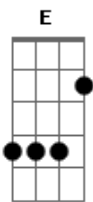

Donna Missal - Hurt By You

tom:

Intro: D G

D
Only give me love when i?m giving it back

E Bm
But you say you?ll never be my friend

D
Always on the train never on the track

B G
So i?m jumping before the crash

Bm A D G
What?s left to prove? tried so many damn times to cut you loose

Bm A D
I know you don?t mean what you?re saying

Em A G
And it doesn?t even matter if you do

Bm A D G
Cuz i?m way too far away to be hurt by you

Bm A D G
Now i?m way too far away to be hurt by you

Acordes

© ukulele-chords.com

© ukulele-chords.com

© ukulele-chords.com

© ukulele-chords.com

© ukulele-chords.com

© ukulele-chords.com