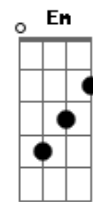

© ukulele-chords.com