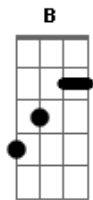

Donna Missal - Hurt By You

tom:

Intro: D G

D
Only give me love when i?m giving it back

E Bm
But you say you?ll never be my friend

D
Always on the train never on the track

B G
So i?m jumping before the crash

Bm A D G
What?s left to prove? tried so many damn times to cut you loose

Bm A D
I know you don?t mean what you?re saying

Em A G
And it doesn?t even matter if you do

Bm A D G
Cuz i?m way too far away to be hurt by you

Bm A D G
Now i?m way too far away to be hurt by you

Acordes

© ukulele-chords.com

© ukulele-chords.com

© ukulele-chords.com

© ukulele-chords.com

© ukulele-chords.com

© ukulele-chords.com