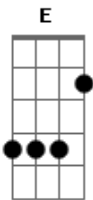

Donna Missal - Hurt By You

tom:

Intro: D G

D
Only give me love when i?m giving it back

E Bm
But you say you?ll never be my friend

D
Always on the train never on the track

B G
So i?m jumping before the crash

Bm A D G
What?s left to prove? tried so many damn times to cut you loose

Bm A D
I know you don?t mean what you?re saying

Em A G
And it doesn?t even matter if you do

Bm A D G
Cuz i?m way too far away to be hurt by you

Bm A D G
Now i?m way too far away to be hurt by you

Acordes

© ukulele-chords.com

© ukulele-chords.com

© ukulele-chords.com

© ukulele-chords.com

© ukulele-chords.com

© ukulele-chords.com