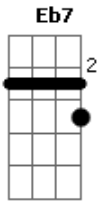

© ukulele-chords.com