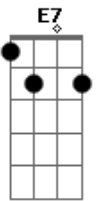

© ukulele-chords.com