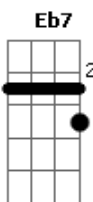

© ukulele-chords.com