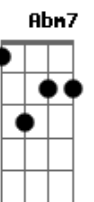

© ukulele-chords.com