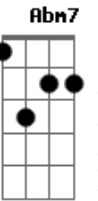

© ukulele-chords.com