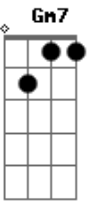

© ukulele-chords.com