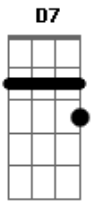

© ukulele-chords.com