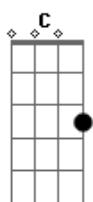

© ukulele-chords.com