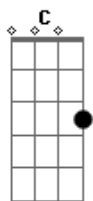

Em C
And we'll stay together, 'cause there's no way in hell, I'm just gonna

G D
Dance like no one is ever watching

Em C
And we'll love each other til the early morning

G D
And we'll be together, girl, through stormy weather

Em C
And we'll stay together, 'cause there's no way in hell

G D
I'd ever let you go

Em C G D Em
I won't let you go, no no

C G
I won't let you go

Acordes

© ukulele-chords.com

© ukulele-chords.com

© ukulele-chords.com