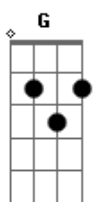

(C D C)
G C D
Sometimes I wonder where I'd be without you in my life
G C D D
Would I be lost in the day or alone at night

C C D C
You are the sun, the moon, the rain and every summer breeze that fills
Em C D
the sails of every little boat out on the waves and we'll just

G D
Dance like no one is ever watching
Em C
And we'll love each other til the early morning
G D

And we'll be together, girl, through stormy weather
Em C
G
And we'll stay together, 'cause there's no way in hell I'd ever let you go

D Em
Ain't ever gonna let you go
(C G D Em C)

Am Bm C
Just hold my hand, just hold my hand
C Am Bm
Why don't you just hold my hand, just hold my hand
G C D
Just hold my hand, and we'll just

G D
Dance like no one is ever watching
Em C
And we'll love each other til the early morning
G D
And we'll be together, girl, through stormy weather

Am G
And we'll stay together, and we'll just
G D
Dance like no one is ever watching

Em C
And we'll love each other til the early morning
G D
And we'll be together, girl, through stormy weather
Em C
And we'll stay together, 'cause there's no way in hell, I'm just gonna

G D
Dance like no one is ever watching
Em C
And we'll love each other til the early morning
G D
And we'll be together, girl, through stormy weather

Em C
And we'll stay together, 'cause there's no way in hell
G D
I'd ever let you go
Em C G D Em
I won't let you go, no no
C G
I won't let you go

Acordes

© ukulele-chords.com