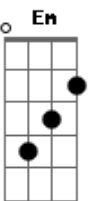

Em C
And we'll love each other til the early morning

G D
And we'll be together, girl, through stormy weather

G
And we'll stay together, 'cause there's no way in hell I'd ever let you go

(C D C)

G C D
Sometimes I wonder where I'd be without you in my life
G C D D

Em C
And we'll love each other til the early morning

G D

And we'll be together, girl, through stormy weather
Em C

G
And we'll stay together, 'cause there's no way in hell I'd ever let you go

D Em
Ain't ever gonna let you go

Em C
And we'll stay together, 'cause there's no way in hell, I'm just gonna

G D
Dance like no one is ever watching

Em C
And we'll love each other til the early morning

G D
And we'll be together, girl, through stormy weather

Em C
And we'll stay together, 'cause there's no way in hell

G D
I'd ever let you go

Em C G D Em
I won't let you go, no no

C G
I won't let you go

Acordes

© ukulele-chords.com

© ukulele-chords.com

© ukulele-chords.com