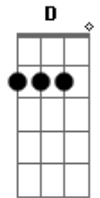

© ukulele-chords.com