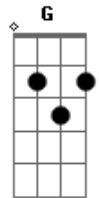

© ukulele-chords.com