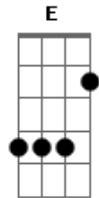

© ukulele-chords.com