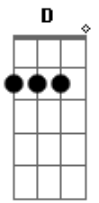

Solo: chords are E A B7 E A B7 E A B7 E A E

A D
Every Day seems a little longer. Every way, loves a little stronger.

G C B7
Come with me. Do you ever long for true love from me?

E A B7 E A
B7
Every Day, it's a getting closer. Going faster than a roller coaster.

E A B7 E A E B7
Love like yours will surely come my way, a-hay, a-hay-hay.

E A E B7 E
Love like yours will surely come my way.

Acordes

© ukulele-chords.com

© ukulele-chords.com

© ukulele-chords.com

© ukulele-chords.com