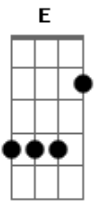

© ukulele-chords.com