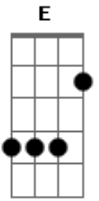

© ukulele-chords.com