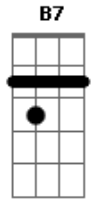

© ukulele-chords.com