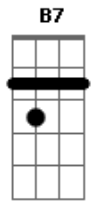

Solo: chords are E A B7 E A B7 E A B7 E A E

A D
Every Day seems a little longer. Every way, loves a little stronger.

G C B7
Come with me. Do you ever long for true love from me?

E A B7 E A
B7
Every Day, it's a getting closer. Going faster than a roller coaster.

E A B7 E A E B7
Love like yours will surely come my way, a-hay, a-hay-hay.

E A E B7 E
Love like yours will surely come my way.

Acordes

© ukulele-chords.com

© ukulele-chords.com

© ukulele-chords.com

© ukulele-chords.com