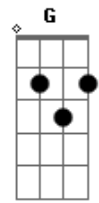

Solo: chords are E A B7 E A B7 E A B7 E A E

A D
Every Day seems a little longer. Every way, loves a little stronger.

G C B7
Come with me. Do you ever long for true love from me?

E A B7 E A
B7
Every Day, it's a getting closer. Going faster than a roller coaster.

E A B7 E A E B7
Love like yours will surely come my way, a-hay, a-hay-hay.

E A E B7 E
Love like yours will surely come my way.

Acordes

© ukulele-chords.com

© ukulele-chords.com

© ukulele-chords.com

© ukulele-chords.com