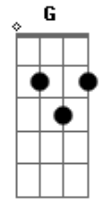

© ukulele-chords.com