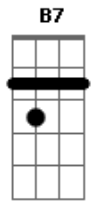

Solo: chords are E A B7 E A B7 E A B7 E A E

A D  
Every Day seems a little longer. Every way, loves a little stronger.

G C B7  
Come with me. Do you ever long for true love from me?

E A B7 E A  
B7  
Every Day, it's a getting closer. Going faster than a roller coaster.

E A B7 E A E B7  
Love like yours will surely come my way, a-hay, a-hay-hay.

E A E B7 E  
Love like yours will surely come my way.