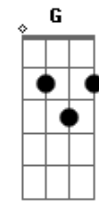

© ukulele-chords.com