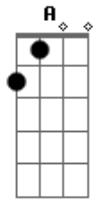

Don McLean - Everyday

Tom: A
Intro: A E A E B7

E A B7 E A
B7
Every Day, it's a getting closer. Going faster than a roller coaster.

E A B7 E A E B7
Love like yours will surely come my way, a-hay, a-hay-hay.

E A B7 E A
B7
Every Day, it's a getting faster. Everyone said "Go out and ask her".

E A B7 E A E
Love like yours will surely come my way, a-hay, a-hay-hay.

A D
Every Day seems a little longer. Every way, loves a little stronger.

G C B7
Come with me. Do you ever long for true love from me?

E A B7 E A
B7
Every Day, it's a getting faster. Everyone said "Go out and ask her".

E A B7 E A E B7
Love like yours will surely come my way, a-hay, a-hay-hay.

Solo: chords are E A B7 E A B7 E A B7 E A E

A D
Every Day seems a little longer. Every way, loves a little stronger.

G C B7
Come with me. Do you ever long for true love from me?

E A B7 E A
B7
Every Day, it's a getting closer. Going faster than a roller coaster.

E A B7 E A E B7
Love like yours will surely come my way, a-hay, a-hay-hay.

E A E B7 E
Love like yours will surely come my way.

Acordes

© ukulele-chords.com