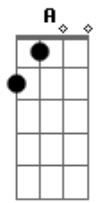

Don McLean - Everyday

Tom: A
Intro: A E A E B7

E A B7 E A
B7
Every Day, it's a getting closer. Going faster than a roller coaster.

E A B7 E A E B7
Love like yours will surely come my way, a-hay, a-hay-hay.

E A B7 E A
B7
Every Day, it's a getting faster. Everyone said "Go out and ask her".

E A B7 E A E
Love like yours will surely come my way, a-hay, a-hay-hay.

A D
Every Day seems a little longer. Every way, loves a little stronger.

G C B7
Come with me. Do you ever long for true love from me?

E A B7 E A
B7
Every Day, it's a getting faster. Everyone said "Go out and ask her".

E A B7 E A E B7
Love like yours will surely come my way, a-hay, a-hay-hay.

Solo: chords are E A B7 E A B7 E A B7 E A E

A D
Every Day seems a little longer. Every way, loves a little stronger.

G C B7
Come with me. Do you ever long for true love from me?

E A B7 E A
B7
Every Day, it's a getting closer. Going faster than a roller coaster.

E A B7 E A E B7
Love like yours will surely come my way, a-hay, a-hay-hay.

E A E B7 E
Love like yours will surely come my way.

Acordes

© ukulele-chords.com