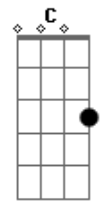

© ukulele-chords.com