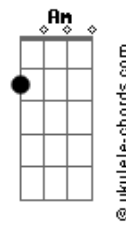

© ukulele-chords.com