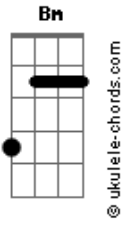

© ukulele-chords.com