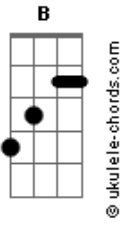

© ukulele-chords.com