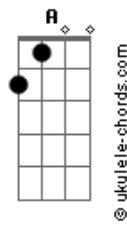

© ukulele-chords.com