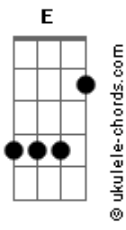

© ukulele-chords.com