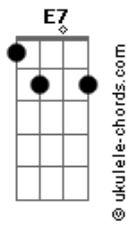

© ukulele-chords.com