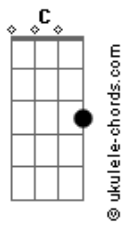

© ukulele-chords.com