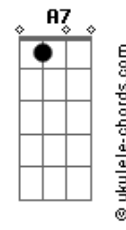

© ukulele-chords.com