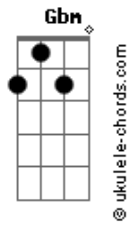

© ukulele-chords.com