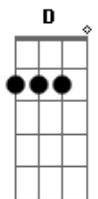

Dominic Balli - See What We Become

Tom: D

Intro: Bm A G

Bm A G
Stolen from our country
Bm A G
Taken far from home
Bm A G
(they) lock us in a bottle
G A Bm
See what we become
Bm A G
Worthless efforts falling
Bm A G
Can't undo what's done
Bm A G
Lock us in a bottle
G A Bm
See what we become
A G D
Take a look around and see what we become
A G D
Moving forward as we the light becomes our sun

Bm A
Woah oh, woah oh, uh oh oh oh

Bm A G
Carried off like orphans
Bm A G
Will we hold or flee
Bm A G

Find us in the fire
G A Bm
Like jonah in the sea
Bm A G
Falling far from freedom
Bm A G
When love has come and gone
Bm A G
Find us in the fire
G A Bm
See what we become

A G D
Take a look around and see what we become
A G D
Moving forward as the light becomes our sun
A G D
All we are is all we got when we get home
A G D
Moving forward as the light becomes our sun

A
Woah oh, woah oh, uh oh oh oh

G D A
See what we become
G D A
In the darkest of our hour
G D A
Will we stand up fight or run
G D A
When the darkness overshadows

Acordes

© ukulele-chords.com