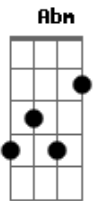

© ukulele-chords.com