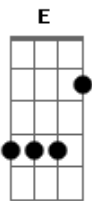

Dominic Balli - Fly

Tom: A
Intro: A Gbm A Gbm Bm E

A Gbm
I believed in you from the very start
A Gbm
No doubt that you a shooting star
Bm
Going places
E
Among the greatest
A Gbm
You could soar just like a rocket you
A Gbm
Could change the world if you wanted to
Bm
Little lady
E
It's not a maybe

E B
Up up up and away you go
Gb Abm
Up up and away you go
E B Gb
Up up up and away you go

(Sobe Tom)

E B
You don't need no helicopters
Gb Abm
Hot air balloons or fancy charters
E B
Just spread your wings
Gb Abm
And free your mind (ey-ah)
E B
You can ditch dem concrete kicks
Gb Abm Gb
And reach for the satellites
E B
Ahead's only friendly skies
Gb
And baby you were meant to fly
E B
Baby you were meant to fly
Gb Abm
Baby you were meant to fly
E B
Baby you were meant to

Final: E B Gb G#m

Acordes

© ukulele-chords.com

© ukulele-chords.com

© ukulele-chords.com

© ukulele-chords.com

© ukulele-chords.com

© ukulele-chords.com