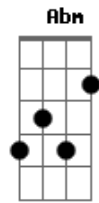

© ukulele-chords.com