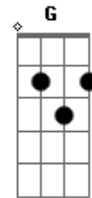

© ukulele-chords.com