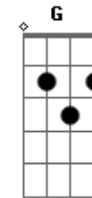

© ukulele-chords.com