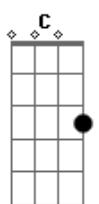

Maybe we can try again someday F

But now I'm jaded E D

I can't turn back F C

Don't have a reason G D

I can't fall back F C

Into this prison G B

I'll always gonna be stranded in love C D C

Stranded in love F E D F E

Baby don't you try to make me stay D C

Our love has faded F E D

Maybe we can try again someday F

But now I'm jaded E D

Acordes

© ukulele-chords.com

© ukulele-chords.com

© ukulele-chords.com

© ukulele-chords.com

© ukulele-chords.com

© ukulele-chords.com

F C
I can't turn back
G D
Don't have a reason
F C
I can't fall back
G B
Into this prison
C D C D C
I'll always gonna be stranded in love
E D
Stranded in love
(C D C F E D)

[Solo] D F C G
D F C G
D F C G
D F C G
B C

D C F
Baby I don't wanna hear you talk
D
I know you better
C F
Maybe I should say goodbye and walk
D
I'll leave you a letter

F C
I can't turn back
G D
Don't have a reason
F C
I can't fall back
G B
Into this prison
C D C
I'll always gonna be stranded in love
F E D
Stranded in love