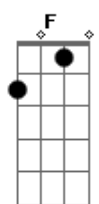

© ukulele-chords.com