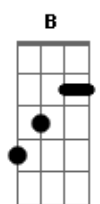

# Doctor Pheabes - Stranded in Love

tom:  
D

Baby I don't wanna hear you talk D C F

I know you better D

Maybe I should say goodbye and walk C F

I'll leave you a letter

Baby don't you try to make me stay D C

Stranded in love F E D F E

Baby don't you try to make me stay D C

Our love has faded F E D

Maybe we can try again someday F

But now I'm jaded E D

## Acordes

© ukulele-chords.com

© ukulele-chords.com

© ukulele-chords.com

© ukulele-chords.com

© ukulele-chords.com

© ukulele-chords.com

F C  
I can't turn back  
G D  
Don't have a reason  
F C  
I can't fall back  
G B  
Into this prison  
C D C D C  
I'll always gonna be stranded in love  
E D  
Stranded in love  
( C D C F E D )

[Solo] D F C G  
D F C G  
D F C G  
D F C G  
B C

D C F  
Baby I don't wanna hear you talk

I know you better D

Maybe I should say goodbye and walk C F

I'll leave you a letter D

I can't turn back F C

Don't have a reason G D