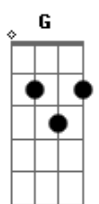

Maybe we can try again someday F

But now I'm jaded E D

I can't turn back F C

Don't have a reason G D

I can't fall back F C

Into this prison G B

I'll always gonna be stranded in love C D C

Stranded in love F E D F E

Baby don't you try to make me stay D C

Our love has faded F E D

Maybe we can try again someday F

But now I'm jaded E D

Acordes

© ukulele-chords.com

© ukulele-chords.com

© ukulele-chords.com

© ukulele-chords.com

© ukulele-chords.com

© ukulele-chords.com

F C
I can't turn back
G D
Don't have a reason
F C
I can't fall back
G B
Into this prison
C D C D C
I'll always gonna be stranded in love
E D
Stranded in love
(C D C F E D)

[Solo] D F C G
D F C G
D F C G
D F C G
B C

D C F
Baby I don't wanna hear you talk
D
I know you better
C F
Maybe I should say goodbye and walk
D
I'll leave you a letter

F C
I can't turn back
G D
Don't have a reason
F C
I can't fall back
G B
Into this prison
C D C
I'll always gonna be stranded in love
F E D
Stranded in love