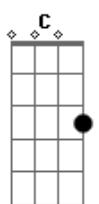

# Doctor Pheabes - Stranded in Love

tom:  
D

Baby I don't wanna hear you talk D C F

I know you better D

Maybe I should say goodbye and walk C F

I'll leave you a letter

Baby don't you try to make me stay D C

Stranded in love F E D F E

Baby don't you try to make me stay D C

Our love has faded F E D

Maybe we can try again someday F

But now I'm jaded E D

## Acordes

© ukulele-chords.com

© ukulele-chords.com

© ukulele-chords.com

© ukulele-chords.com

© ukulele-chords.com

© ukulele-chords.com

F C  
I can't turn back  
G D  
Don't have a reason  
F C  
I can't fall back  
G B  
Into this prison  
C D C D C  
I'll always gonna be stranded in love  
E D  
Stranded in love  
( C D C F E D )

[Solo] D F C G  
D F C G  
D F C G  
D F C G  
B C

D C F  
Baby I don't wanna hear you talk

I know you better D

Maybe I should say goodbye and walk C F

I'll leave you a letter D

I can't turn back F C

Don't have a reason G D