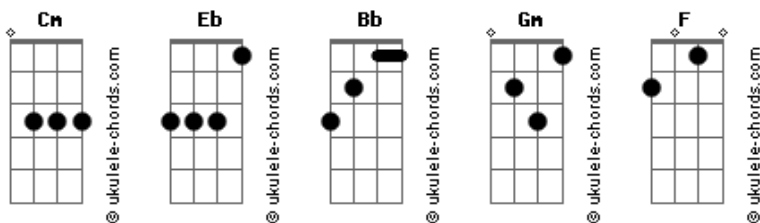

Doctor Pheebes - Live Forever

tom:

Intro: Cm Eb Bb Gm
Cm Eb Bb Gm
Cm Eb Bb Gm
Cm Eb Bb Cm

Cm Eb
It's been a ride
Bb Gm
I've started long ago
Cm Eb
Against the tide
Bb Gm
I'm far away from home
Cm Eb Bb Gm
I can see the light is gone today
Cm Eb Bb Cm
Night is bringing in the cold

So just stay with me

Eb Bb
Take your time
Gm Cm
Cause no one's gonna live forever
Eb Bb
Live your live

Cm
Cause no one's gonna live forever
Eb Bb
Someday we'll be gone
Gm Cm
Tomorrow's a new dawn
Eb Bb
Take your time
F
Cause no one's gonna live

(Cm Eb Bb Gm)
(Cm Eb Bb Cm)

No one's gonna live forever

Cm Eb
It's been a ride
Bb Gm
I've started long ago
Cm Eb
Chasing the life
Bb Gm

Acordes

I'm far away from home
Cm Eb Bb Gm
I can see the light is gone today
Cm Eb Bb Cm
Night is bringing in the cold