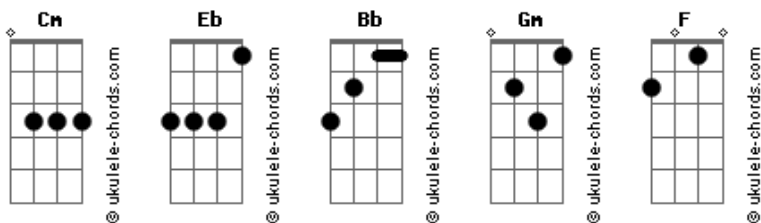

Doctor Pheabas - Live Forever

tom:

Intro: Cm Eb Bb Gm
Cm Eb Bb Gm
Cm Eb Bb Gm
Cm Eb Bb Cm

Cm Eb
It's been a ride
Bb Gm
I've started long ago
Cm Eb
Against the tide
Bb Gm
I'm far away from home
Cm Eb Bb Gm
I can see the light is gone today
Cm Eb Bb Cm
Night is bringing in the cold

So just stay with me

Eb Bb
Take your time
Gm Cm
Cause no one's gonna live forever
Eb Bb
Live your live

Cm
Cause no one's gonna live forever
Eb Bb
Someday we'll be gone
Gm Cm
Tomorrow's a new dawn
Eb Bb
Take your time
F
Cause no one's gonna live

(Cm Eb Bb Gm)
(Cm Eb Bb Cm)

No one's gonna live forever

Cm Eb
It's been a ride
Bb Gm
I've started long ago
Cm Eb
Chasing the life
Bb Gm

Acordes

I'm far away from home
Cm Eb Bb Gm
I can see the light is gone today
Cm Eb Bb Cm
Night is bringing in the cold

So just stay with me

Eb Bb
Take your time
Gm Cm
Cause no one's gonna live forever
Eb Bb
Live your live

Cm
Cause no one's gonna live forever
Eb Bb
Someday we'll be gone
Gm Cm
Tomorrow's a new dawn
Eb Bb
Take your time

F
Cause no one's gonna live

(Eb Bb Gm Cm)
(Eb Bb F Eb)
Bb Gm Cm Eb Bb Cm
No one's gonna live forever

Eb Bb
Take your time
Gm Cm
Cause no one's gonna live forever
Eb Bb
Live your live

Cm
Cause no one's gonna live forever
Eb Bb
Someday we'll be gone

Gm Cm
Tomorrow's a new dawn
Eb Bb
Take your time

F
Cause no one's gonna live

(Cm Eb Bb Gm)
(Cm Eb Bb Gm)
(Cm Eb Bb Gm)

No one's gonna live forever