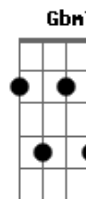

# Dobie Gray - I Never Had It So Good

tom:

Intro: Gbm Ebm B E

[Primeira Parte]

E Gbm B  
I never had much money  
B E  
I never won a race

Gbm B  
My jokes don't end up funny  
B E  
I've had doors slammed in my face

( E A E A E )

[Final]

A E A  
I think you've charmed me  
A E Dbm  
I always hoped that someone would  
Dbm B A Abm7 Gbm7  
I never had a love like this before  
B E Dbm  
I never had it so good  
Dbm B A Abm Gbm  
I never had a love like this before  
B E Dbm  
I never had it so good  
Dbm B A Abm Gbm  
I never had a love like this before  
B E Gbm A B E  
I never had it so good