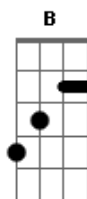

© ukulele-chords.com