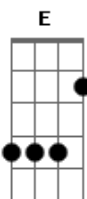

Dobie Gray - I Never Had It So Good

tom:

Intro: Gbm Ebm B E

[Primeira Parte]

E Gbm B
I never had much money
B E
I never won a race

Gbm B
My jokes don't end up funny
B E
I've had doors slammed in my face

A E A7M
But I think you've charmed me
A7M E Dbm
I always hoped that someone would
Dbm B A Abm Gbm
I never had a love like this before
B E
I never had it so good

[Segunda Parte]

E Gbm7 B
I'm not the kind that's trusted
B E
Always tripping over logs
Gbm7 B
So often I've been busted
B E

And chased by friendly dogs

A E A7M
But I think you've charmed me
A7M E Dbm
I always hoped that someone would
Dbm B A Abm7 Gbm7
I never had a love like this before
B E
I never had it so good

(E A E A E)

[Final]

A E A
I think you've charmed me
A E Dbm
I always hoped that someone would
Dbm B A Abm7 Gbm7
I never had a love like this before
B E Dbm
I never had it so good
Dbm B A Abm Gbm
I never had a love like this before
B E Dbm
I never had it so good
Dbm B A Abm Gbm
I never had a love like this before
E Gbm A B E
I never had it so good

Acordes

© ukulele-chords.com

© ukulele-chords.com

© ukulele-chords.com

© ukulele-chords.com

© ukulele-chords.com

© ukulele-chords.com

© ukulele-chords.com

© ukulele-chords.com

© ukulele-chords.com