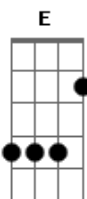

# Dobie Gray - I Never Had It So Good

tom:

Intro: Gbm Ebm B E

[Primeira Parte]

E Gbm B  
I never had much money  
B E  
I never won a race

Gbm B  
My jokes don't end up funny  
B E  
I've had doors slammed in my face

( E A E A E )

[Final]

A E A  
I think you've charmed me  
A E Dbm  
I always hoped that someone would  
Dbm B A Abm7 Gbm7  
I never had a love like this before  
B E Dbm  
I never had it so good  
Dbm B A Abm Gbm  
I never had a love like this before  
B E Dbm  
I never had it so good  
Dbm B A Abm Gbm  
I never had a love like this before  
B E Gbm A B E  
I never had it so good