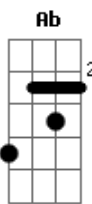

Dobie Gray - Got My Heart Set On You

tom:

Intro: Eb Bb Cm
Eb Bb Ab Bb Eb

[Primeira Parte]

Eb
Ever since the day I met you
Bb
I feel like I'm walking on air
Ab
And lately I'm convinced it's no coincidence
Bb
I run into you everywhere

[Segunda Parte]

Eb
And though I've heard your love is taken
Bb
I gotta believe what's in your eyes
Ab
Would I be out of line if I suggested a time
Bb
And we get together one of these nights

[Refrão]

Eb Bb
Got my heart set on you
Ab Eb
You're everything I ever wanted
Cm Bb Ab
Got my heart set on you it can't be anything
Bb Eb
But love baby I'm bettin' on it

[Terceira Parte]

Eb
I don't wanna give you the wrong impression
Bb

Acordes

© ukulele-chords.com

© ukulele-chords.com

© ukulele-chords.com

© ukulele-chords.com

© ukulele-chords.com

© ukulele-chords.com

I'm not the kind who rushes in
Ab
But baby every time I see you before I even leave you
Bb
I can hardly wait to see you again

[Refrão]

Eb Bb
Got my heart set on you
Ab Eb
You're everything I ever wanted
Cm Bb Ab
Got my heart set on you it can't be anything
Bb Eb
But love baby I'm bettin' on it