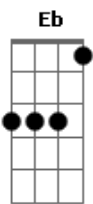

Dobie Gray - Got My Heart Set On You

tom:

Intro: Eb Bb Cm
Eb Bb Ab Bb Eb

[Primeira Parte]

Eb
Ever since the day I met you
Bb
I feel like I'm walking on air
Ab
And lately I'm convinced it's no coincidence
Bb
I run into you everywhere

[Segunda Parte]

Eb
And though I've heard your love is taken
Bb
I gotta believe what's in your eyes
Ab
Would I be out of line if I suggested a time
Bb
And we get together one of these nights

[Refrão]

Eb Bb
Got my heart set on you
Ab Eb
You're everything I ever wanted
Cm Bb Ab
Got my heart set on you it can't be anything
Bb Eb
But love baby I'm bettin' on it

[Terceira Parte]

Eb
I don't wanna give you the wrong impression
Bb

Acordes

© ukulele-chords.com

© ukulele-chords.com

© ukulele-chords.com

© ukulele-chords.com

© ukulele-chords.com

© ukulele-chords.com

I'm not the kind who rushes in
Ab
But baby every time I see you before I even leave you
Bb
I can hardly wait to see you again

[Refrão]

Eb Bb
Got my heart set on you
Ab Eb
You're everything I ever wanted
Cm Bb Ab
Got my heart set on you it can't be anything
Bb Eb
But love baby I'm bettin' on it