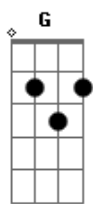

Dobie Gray - Got My Heart Set On You

tom:

Intro: Eb Bb Cm
Eb Bb Ab Bb Eb

[Primeira Parte]

Eb
Ever since the day I met you
Bb
I feel like I'm walking on air
Ab
And lately I'm convinced it's no coincidence
Bb
I run into you everywhere

[Segunda Parte]

Eb
And though I've heard your love is taken
Bb
I gotta believe what's in your eyes
Ab
Would I be out of line if I suggested a time
Bb
And we get together one of these nights

[Refrão]

Eb Bb
Got my heart set on you
Ab Eb
You're everything I ever wanted
Cm Bb Ab
Got my heart set on you it can't be anything
Bb Eb
But love baby I'm bettin' on it

[Terceira Parte]

Eb
I don't wanna give you the wrong impression
Bb

Acordes

© ukulele-chords.com

© ukulele-chords.com

© ukulele-chords.com

© ukulele-chords.com

© ukulele-chords.com

© ukulele-chords.com

I'm not the kind who rushes in
Ab
But baby every time I see you before I even leave you
Bb
I can hardly wait to see you again

[Refrão]

Eb Bb
Got my heart set on you
Ab Eb
You're everything I ever wanted
Cm Bb Ab
Got my heart set on you it can't be anything
Bb Eb
But love baby I'm bettin' on it