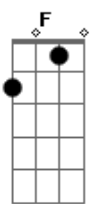

Dobie Gray - Got My Heart Set On You

tom:

Intro: Eb Bb Cm
Eb Bb Ab Bb Eb

[Primeira Parte]

Eb
Ever since the day I met you
Bb
I feel like I'm walking on air
Ab
And lately I'm convinced it's no coincidence
Bb
I run into you everywhere

[Segunda Parte]

Eb
And though I've heard your love is taken
Bb
I gotta believe what's in your eyes
Ab
Would I be out of line if I suggested a time
Bb
And we get together one of these nights

[Refrão]

Eb Bb
Got my heart set on you
Ab Eb
You're everything I ever wanted
Cm Bb Ab
Got my heart set on you it can't be anything
Bb Eb
But love baby I'm bettin' on it

[Terceira Parte]

Eb
I don't wanna give you the wrong impression
Bb

Acordes

© ukulele-chords.com

© ukulele-chords.com

© ukulele-chords.com

© ukulele-chords.com

© ukulele-chords.com

© ukulele-chords.com

I'm not the kind who rushes in
Ab
But baby every time I see you before I even leave you
Bb
I can hardly wait to see you again

[Refrão]

Eb Bb
Got my heart set on you
Ab Eb
You're everything I ever wanted
Cm Bb Ab
Got my heart set on you it can't be anything
Bb Eb
But love baby I'm bettin' on it