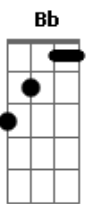

Dobie Gray - Got My Heart Set On You

tom:

Intro: Eb Bb Cm
Eb Bb Ab Bb Eb

[Primeira Parte]

Eb
Ever since the day I met you
Bb
I feel like I'm walking on air
Ab
And lately I'm convinced it's no coincidence
Bb
I run into you everywhere

[Segunda Parte]

Eb
And though I've heard your love is taken
Bb
I gotta believe what's in your eyes
Ab
Would I be out of line if I suggested a time
Bb
And we get together one of these nights

[Refrão]

Eb Bb
Got my heart set on you
Ab Eb
You're everything I ever wanted
Cm Bb Ab
Got my heart set on you it can't be anything
Bb Eb
But love baby I'm bettin' on it

[Terceira Parte]

Eb
I don't wanna give you the wrong impression
Bb

Acordes

© ukulele-chords.com

© ukulele-chords.com

© ukulele-chords.com

© ukulele-chords.com

© ukulele-chords.com

© ukulele-chords.com

I'm not the kind who rushes in
Ab
But baby every time I see you before I even leave you
Bb
I can hardly wait to see you again

[Refrão]

Eb Bb
Got my heart set on you
Ab Eb
You're everything I ever wanted
Cm Bb Ab
Got my heart set on you it can't be anything
Bb Eb
But love baby I'm bettin' on it