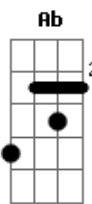

Dobie Gray - Got My Heart Set On You

tom:

Intro: Eb Bb Cm
Eb Bb Ab Bb Eb

[Primeira Parte]

Eb
Ever since the day I met you
Bb
I feel like I'm walking on air
Ab
And lately I'm convinced it's no coincidence
Bb
I run into you everywhere

[Segunda Parte]

Eb
And though I've heard your love is taken
Bb
I gotta believe what's in your eyes
Ab
Would I be out of line if I suggested a time
Bb
And we get together one of these nights

[Refrão]

Eb Bb
Got my heart set on you
Ab Eb
You're everything I ever wanted
Cm Bb Ab
Got my heart set on you it can't be anything
Bb Eb
But love baby I'm bettin' on it

[Terceira Parte]

Eb
I don't wanna give you the wrong impression
Bb

Acordes

© ukulele-chords.com

© ukulele-chords.com

© ukulele-chords.com

© ukulele-chords.com

© ukulele-chords.com

© ukulele-chords.com

I'm not the kind who rushes in
Ab
But baby every time I see you before I even leave you
Bb
I can hardly wait to see you again

[Refrão]

Eb Bb
Got my heart set on you
Ab Eb
You're everything I ever wanted
Cm Bb Ab
Got my heart set on you it can't be anything
Bb Eb
But love baby I'm bettin' on it