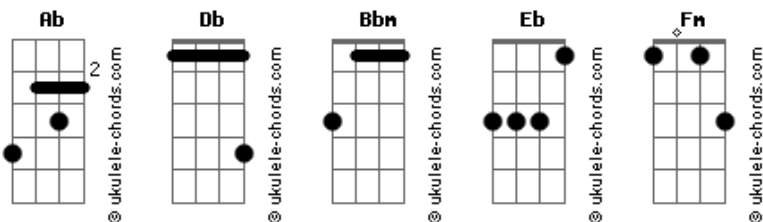

Dobie Gray - Good Old Song

tom:

Intro: Ab Db Ab Db

[Primeira Parte]

Ab
All the world is a room and the room is painted blue
Ab Db Bbm
You look at me, I look at you
Bbm Eb
We need our song to pull us through
Db Ab Db
But the melody is changing and the words all slip away
Db Ab
And we cannot sing our good old song
Eb Ab Db Ab
Like we could in the good old days

[Segunda Parte]

Ab
This leavin' you sure ain't easy
Ab Db Bbm
I think of the summer nights we knew
Bbm Eb
I remember the way you used to please me
Db Ab Db
But the time has come upon us now to go our separate ways
Db Ab
'Cause we cannot sing our good old song
Eb Ab
Like we could in the good old days

[Terceira Parte]

Bbm
Don't you wanna have your chance?
Bbm Fm
Don't you wanna try a new romance?
Eb Ab Db Bbm
Oh, and I know you will when the time is right
Eb Ab Db Ab
Db
And you will dance on the highest hill in the night

[Quarta Parte]

Acordes

Ab
Tonight I want to hold you close
Ab Db Bbm
I wanna feel you near me one more time
Bbm Eb
It's too bad, it's sad, but that's it's how it goes
Db Ab
And when your friends all come an ask you
Db
Why your lover went away
Ab
Just say that we could not sing our good old song
Eb Ab
Like we could in the good old days
Db Ab
Just say that we could not sing our good old song
Eb Ab
Like we could in the good old days
Db Ab
Oh, we could not sing our good old song
Eb Ab
Like we could in the good old days