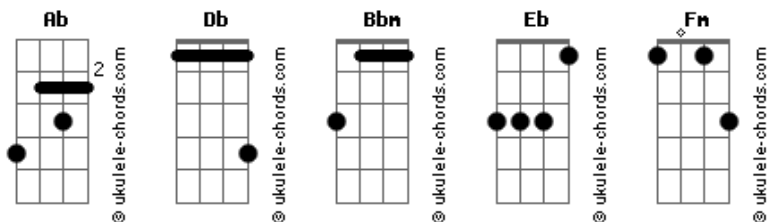

Dobie Gray - Good Old Song

tom:

Intro: Ab Db Ab Db

[Primeira Parte]

Ab
All the world is a room and the room is painted blue
Ab Db Bbm
You look at me, I look at you
Bbm Eb
We need our song to pull us through
Db Ab Db
But the melody is changing and the words all slip away
Db Ab
And we cannot sing our good old song
Eb Ab Db Ab
Like we could in the good old days

[Segunda Parte]

Ab
This leavin' you sure ain't easy
Ab Db Bbm
I think of the summer nights we knew
Bbm Eb
I remember the way you used to please me
Db Ab Db
But the time has come upon us now to go our separate ways
Db Ab
'Cause we cannot sing our good old song
Eb Ab
Like we could in the good old days

[Terceira Parte]

Bbm
Don't you wanna have your chance?
Bbm Fm
Don't you wanna try a new romance?
Eb Ab Db Bbm
Oh, and I know you will when the time is right
Eb Ab Db Ab
Db
And you will dance on the highest hill in the night

[Quarta Parte]

Acordes

Ab
Tonight I want to hold you close
Ab Db Bbm
I wanna feel you near me one more time
Bbm Eb
It's too bad, it's sad, but that's it's how it goes
Db Ab
And when your friends all come an ask you
Db
Why your lover went away
Ab
Just say that we could not sing our good old song
Eb Ab
Like we could in the good old days
Db Ab
Just say that we could not sing our good old song
Eb Ab
Like we could in the good old days
Db Ab
Oh, we could not sing our good old song
Eb Ab
Like we could in the good old days