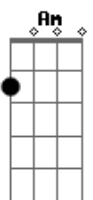

# DMA's - Straight Dimensions

tom:  
Am  
Intro: G C F  
G C F  
G C F  
G C F

[Primeira Parte]

Am C G Dm  
You, you know you heard the sound  
G Am  
Would you feel the same?  
C G Dm  
We, we turn the wrong way round  
G Am  
Drifting through memories of a dream  
C G Dm  
Now I know the way back down  
G Am  
Sinking like we never did before  
C G Dm  
Night I'll bring the world back round  
G Am  
Knocking too familiar on your door

[Refrão]

G  
And I don't have a single feeling  
F  
That wants to hang with me  
G  
And I don't have a single feeling  
F  
That wants to hang for free  
G  
Yeah, you know you come  
Am F Dm  
The one, you feel it in my arms again  
G  
Yeah, you know the one, you come  
Am F Dm  
You feel it in my arms again  
( G C F )  
( G C F )  
( G C F )  
( G C F )

## Acordes

© ukulele-chords.com

© ukulele-chords.com

© ukulele-chords.com

© ukulele-chords.com

© ukulele-chords.com

That wants to hang with me  
G  
And I don't have a single feeling  
F  
That wants to hang for free  
G  
Yeah, you know you come  
Am F Dm  
The one, you feel it in my arms again  
G  
Yeah, you know the one, you come  
Am F Dm  
You feel it in my arms again  
(You know you saw the strange dimensions)  
G  
Yeah, you know the one, you come  
Am F Dm  
You feel it in my arms again  
(You know you saw the strange dimensions)  
G  
Yeah, you know the one, you come  
Am F Dm  
You feel it in my arms again  
(You know you saw the strange dimensions)  
( C G Dm G Am )  
( C G Dm G Am )