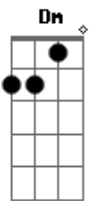

© ukulele-chords.com

That wants to hang with me
G
And I don't have a single feeling
F
That wants to hang for free
G
Yeah, you know you come
Am F Dm
The one, you feel it in my arms again
G
Yeah, you know the one, you come
Am F Dm
You feel it in my arms again
(You know you saw the strange dimensions)
G
Yeah, you know the one, you come
Am F Dm
You feel it in my arms again
(You know you saw the strange dimensions)
G
Yeah, you know the one, you come
Am F Dm
You feel it in my arms again
(You know you saw the strange dimensions)

(C G Dm G Am)
(C G Dm G Am)

G
And I don't have a single feeling
F
That wants to hang with me
G
And I don't have a single feeling
F
That wants to hang for free
G
Yeah, you know you come
Am F Dm
The one, you feel it in my arms again
G
Yeah, you know you come, the one
Am F Dm
You feel it in my arms again
(You know you saw the strange dimensions)
G
Yeah, you know you come, the one
Am F Dm
You feel it in my arms again
(You know you saw the strange dimensions)
G
Yeah, you know you come, the one
Am F Dm
You feel it in my arms again
(You know you saw the strange dimensions)
G
Yeah, you know you come, the one
Am F Dm
You feel it in my arms again
(You know you saw the strange dimensions)
G
My arms again, my arms again
(You know you saw the strange dimensions)
G Am F Dm
My arms again, my arms again
(You know you saw the strange dimensions)
Am F
You want, you come, you feel it in my arms
(You saw, you saw, you saw, you saw)

[Final] Dm G Am Dm Am