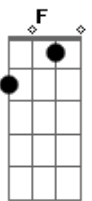

© ukulele-chords.com