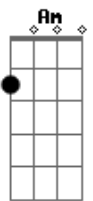

DMA's - Straight Dimensions

tom:

Am

Intro: G C F
G C F
G C F

[Primeira Parte]

Am C G Dm
You, you know you heard the sound
G Am
Would you feel the same?
C G Dm
We, we turn the wrong way round
G Am
Drifting through memories of a dream
C G Dm
Now I know the way back down
G Am
Sinking like we never did before
C G Dm
Night I'll bring the world back round
G Am
Knocking too familiar on your door

[Refrão]

G
And I don't have a single feeling
F
That wants to hang with me
G
And I don't have a single feeling
F
That wants to hang for free
G
Yeah, you know you come
Am F Dm
The one, you feel it in my arms again
G
Yeah, you know the one, you come
Am F Dm
You feel it in my arms again
(G C F)
(G C F)
(G C F)
(G C F)

Acordes

© ukulele-chords.com

© ukulele-chords.com

© ukulele-chords.com

© ukulele-chords.com

© ukulele-chords.com

That wants to hang with me
G
And I don't have a single feeling
F
That wants to hang for free
G
Yeah, you know you come
Am F Dm
The one, you feel it in my arms again
G
Yeah, you know the one, you come
Am F Dm
You feel it in my arms again
(You know you saw the strange dimensions)
G
Yeah, you know the one, you come
Am F Dm
You feel it in my arms again
(You know you saw the strange dimensions)
G
Yeah, you know the one, you come
Am F Dm
You feel it in my arms again
(You know you saw the strange dimensions)