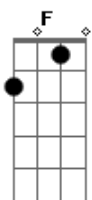

## Acordes

© ukulele-chords.com

© ukulele-chords.com

© ukulele-chords.com

© ukulele-chords.com

© ukulele-chords.com

That wants to hang with me  
G  
And I don't have a single feeling  
F  
That wants to hang for free  
G  
Yeah, you know you come  
Am F Dm  
The one, you feel it in my arms again  
G  
Yeah, you know the one, you come  
Am F Dm  
You feel it in my arms again  
(You know you saw the strange dimensions)  
G  
Yeah, you know the one, you come  
Am F Dm  
You feel it in my arms again  
(You know you saw the strange dimensions)  
G  
Yeah, you know the one, you come  
Am F Dm  
You feel it in my arms again  
(You know you saw the strange dimensions)  
( C G Dm G Am )  
( C G Dm G Am )

G  
And I don't have a single feeling  
F  
That wants to hang with me  
G  
And I don't have a single feeling  
F  
That wants to hang for free  
G  
Yeah, you know you come  
Am F Dm  
The one, you feel it in my arms again  
G  
Yeah, you know you come, the one  
Am F Dm  
You feel it in my arms again  
(You know you saw the strange dimensions)  
G  
Yeah, you know you come, the one  
Am F Dm  
You feel it in my arms again  
(You know you saw the strange dimensions)  
G  
Yeah, you know you come, the one  
Am F Dm  
You feel it in my arms again  
(You know you saw the strange dimensions)  
G  
Yeah, you know you come, the one  
Am F Dm  
You feel it in my arms again  
(You know you saw the strange dimensions)  
G  
My arms again, my arms again  
(You know you saw the strange dimensions)  
G Am F Dm  
My arms again, my arms again  
(You know you saw the strange dimensions)  
Am F  
You want, you come, you feel it in my arms  
(You saw, you saw, you saw, you saw)