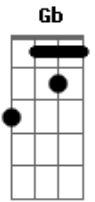

DMA's - Emily Whyte

tom:

Intro: **B** **Gb** **Dbm** **B** **E** **Gb**

[Primeira Parte]

B **Gb**
More than you'll say, is more than I'll need from you today

Gbm
And it's gonna be a part of me, to know that I need you now
B **Gb**
Take it in vein, gone when I hear you voice again

Dbm **B**
And it's gonna be a part of you, to know that I need
E **Gb**
No fear that I'm falling clear

[Refrão]

B **Dbm** **E** **Ebm7**
Emily whyte, emily whyte
B **Dbm** **E** **Ebm7**
It's more than you'll know, it's more than you'll show
Dbm **Gb** **E**
And it's all on me, yeah

(**B** **Gb** **Dbm** **Bm**)

[Segunda Parte]

Acordes

© ukulele-chords.com

© ukulele-chords.com

© ukulele-chords.com

© ukulele-chords.com

© ukulele-chords.com