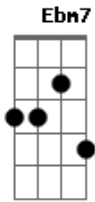

DMA's - Emily Whyte

tom:

Intro: **B** **Gb** **Dbm** **B** **E** **Gb**

[Primeira Parte]

B **Gb**
More than you'll say, is more than I'll need from you today

Gbm
And it's gonna be a part of me, to know that I need you now
B **Gb**
Take it in vein, gone when I hear you voice again

Dbm **B**
And it's gonna be a part of you, to know that I need
E **Gb**
No fear that I'm falling clear

[Refrão]

B **Dbm** **E** **Ebm7**
Emily whyte, emily whyte
B **Dbm** **E** **Ebm7**
It's more than you'll know, it's more than you'll show
Dbm **Gb** **E**
And it's all on me, yeah

(**B** **Gb** **Dbm** **Bm**)

[Segunda Parte]

Acordes

© ukulele-chords.com

© ukulele-chords.com

© ukulele-chords.com

© ukulele-chords.com

© ukulele-chords.com

© ukulele-chords.com

© ukulele-chords.com

E
More than you've known
Gb **E**
More than you've seen before you
Gb
It's more than you've seen before

[Refrão]

B **Dbm** **E** **Ebm7**
Emily whyte, emily whyte
B **Dbm** **E** **Ebm7**
It's more than you'll know, it's more than you'll show
Dbm **Gb** **E**
And it's all on me, yeah
Dbm **Gb** **E**
And it's all on me, yeah