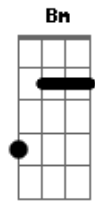

DMA's - Emily Whyte

tom:

Intro: **B** **Gb** **Dbm** **B** **E** **Gb**

[Primeira Parte]

B **Gb**
More than you'll say, is more than I'll need from you today

Gbm
And it's gonna be a part of me, to know that I need you now
B **Gb**
Take it in vein, gone when I hear you voice again

Dbm **B**
And it's gonna be a part of you, to know that I need
E **Gb**
No fear that I'm falling clear

[Refrão]

B **Dbm** **E** **Ebm7**
Emily whyte, emily whyte
B **Dbm** **E** **Ebm7**
It's more than you'll know, it's more than you'll show
Dbm **Gb** **E**
And it's all on me, yeah

(**B** **Gb** **Dbm** **Bm**)

[Segunda Parte]

Acordes

© ukulele-chords.com

© ukulele-chords.com

© ukulele-chords.com

© ukulele-chords.com

© ukulele-chords.com

© ukulele-chords.com

© ukulele-chords.com

E
More than you've known
Gb **E**
More than you've seen before you
Gb
It's more than you've seen before

[Refrão]

B **Dbm** **E** **Ebm7**
Emily whyte, emily whyte
B **Dbm** **E** **Ebm7**
It's more than you'll know, it's more than you'll show
Dbm **Gb** **E**
And it's all on me, yeah
Dbm **Gb** **E**
And it's all on me, yeah