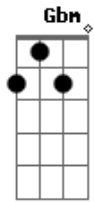

DMA's - Emily Whyte

tom:

Intro: **B** **Gb** **Dbm** **B** **E** **Gb**

[Primeira Parte]

B **Gb**
More than you'll say, is more than I'll need from you today

Gbm
And it's gonna be a part of me, to know that I need you now
B **Gb**
Take it in vein, gone when I hear you voice again

Dbm **B**
And it's gonna be a part of you, to know that I need
E **Gb**
No fear that I'm falling clear

[Refrão]

B **Dbm** **E** **Ebm7**
Emily whyte, emily whyte
B **Dbm** **E** **Ebm7**
It's more than you'll know, it's more than you'll show
Dbm **Gb** **E**
And it's all on me, yeah

(**B** **Gb** **Dbm** **Bm**)

[Segunda Parte]

Acordes

© ukulele-chords.com

© ukulele-chords.com

© ukulele-chords.com

© ukulele-chords.com

© ukulele-chords.com

© ukulele-chords.com

© ukulele-chords.com

E
More than you've known
Gb **E**
More than you've seen before you
Gb
It's more than you've seen before

[Refrão]

B **Dbm** **E** **Ebm7**
Emily whyte, emily whyte
B **Dbm** **E** **Ebm7**
It's more than you'll know, it's more than you'll show
Dbm **Gb** **E**
And it's all on me, yeah
Dbm **Gb** **E**
And it's all on me, yeah