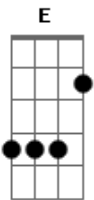

DMA's - Dawning

tom:

D

Intro: D A G
D A G

[Primeira Parte]

D A
What would you do if it came to me?
G
And what if it came to you?
D A
Oh, as heavy as this burden's been
G
Why would we have to choose?
A Em
Because in the dawning, you will wait for
D A G
For her warning, she was warning, yeah
D A G
I don't know of anyone that's taken this from me
D A G
I'm lonelier than I've ever been, I'm lonely without you

[Refrão]

A Em
Because it was time for you to leave me
D A
And are you leaving? And are you breathing?
Em D
Or going out more? In the dawning
A G
She was warning, yeah

Acordes

© ukulele-chords.com

© ukulele-chords.com

© ukulele-chords.com

© ukulele-chords.com

© ukulele-chords.com

© ukulele-chords.com

(D A G)
(D A G)
(D A G)
(D A)

[Segunda Parte]

Em Gbm A
Coldness on me, is it my trial?
Em Gbm A
A dead weight on me, it is my trial
Em Gbm A
Coldness in me, and I need more
D A Em A Em
Are you more? Are you more?