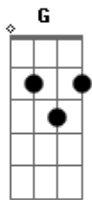

DMA's - Dawning

tom:

D

Intro: D A G
D A G

[Primeira Parte]

D A
What would you do if it came to me?
G
And what if it came to you?
D A
Oh, as heavy as this burden's been
G
Why would we have to choose?
A Em
Because in the dawning, you will wait for
D A G
For her warning, she was warning, yeah
D A G
I don't know of anyone that's taken this from me
D A G
I'm lonelier than I've ever been, I'm lonely without you

[Refrão]

A Em
Because it was time for you to leave me
D A
And are you leaving? And are you breathing?
Em D
Or going out more? In the dawning
A G
She was warning, yeah

Acordes

© ukulele-chords.com

© ukulele-chords.com

© ukulele-chords.com

© ukulele-chords.com

© ukulele-chords.com

© ukulele-chords.com

(D A G)
(D A G)
(D A G)
(D A)

[Segunda Parte]

Em Gbm A
Coldness on me, is it my trial?
Em Gbm A
A dead weight on me, it is my trial
Em Gbm A
Coldness in me, and I need more
D A Em A Em
Are you more? Are you more?