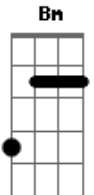

DMA's - Break Me

tom:

Intro: E G D

[Primeira Parte]

Em G
Hole in our waist we take a breath again
D
To work it out
Em G
It's all in my head, a friend again
D
Always, please let me out

[Refrão]

E Bm
I've been there before, I've seen it once more
A
Would I see you are going, see you are
E D A
Would you break me? Would you break me now?
E D A
You won't break us, you won't break us now

[Segunda Parte]

Em G
Sole state of mind, the state of mine
D
Always, I won't let you down
Em G
It's all in our days to find a way

Acordes

© ukulele-chords.com

© ukulele-chords.com

© ukulele-chords.com

© ukulele-chords.com

© ukulele-chords.com

© ukulele-chords.com

And say I'll have you 'round

[Refrão]

E Bm
I've been there before, I've seen it once more
A
Would I see you are going, see you are
E D A
Would you break me? Would you break me now?
E D A
You won't break us, you won't break us now