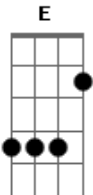

DMA's - Break Me

tom:

Intro: E G D

[Primeira Parte]

Em G
Hole in our waist we take a breath again
D
To work it out
Em G
It's all in my head, a friend again
D
Always, please let me out

[Refrão]

E Bm
I've been there before, I've seen it once more
A
Would I see you are going, see you are
E D A
Would you break me? Would you break me now?
E D A
You won't break us, you won't break us now

[Segunda Parte]

Em G
Sole state of mind, the state of mine
D
Always, I won't let you down
Em G
It's all in our days to find a way

Acordes

© ukulele-chords.com

© ukulele-chords.com

© ukulele-chords.com

© ukulele-chords.com

© ukulele-chords.com

© ukulele-chords.com

And say I'll have you 'round

[Refrão]

E Bm
I've been there before, I've seen it once more
A
Would I see you are going, see you are
E D A
Would you break me? Would you break me now?
E D A
You won't break us, you won't break us now