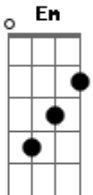

DMA's - Break Me

tom:

Intro: E G D

[Primeira Parte]

Em G
Hole in our waist we take a breath again
D
To work it out
Em G
It's all in my head, a friend again
D
Always, please let me out

[Refrão]

E Bm
I've been there before, I've seen it once more
A
Would I see you are going, see you are
E D A
Would you break me? Would you break me now?
E D A
You won't break us, you won't break us now

[Segunda Parte]

Em G
Sole state of mind, the state of mine
D
Always, I won't let you down
Em G
It's all in our days to find a way

Acordes

© ukulele-chords.com

© ukulele-chords.com

© ukulele-chords.com

© ukulele-chords.com

© ukulele-chords.com

© ukulele-chords.com

And say I'll have you 'round

[Refrão]

E Bm
I've been there before, I've seen it once more
A
Would I see you are going, see you are
E D A
Would you break me? Would you break me now?
E D A
You won't break us, you won't break us now