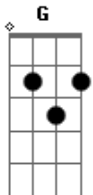

DMA's - Break Me

tom:

Intro: E G D

[Primeira Parte]

Em G
Hole in our waist we take a breath again
D
To work it out
Em G
It's all in my head, a friend again
D
Always, please let me out

[Refrão]

E Bm
I've been there before, I've seen it once more
A
Would I see you are going, see you are
E D A
Would you break me? Would you break me now?
E D A
You won't break us, you won't break us now

[Segunda Parte]

Em G
Sole state of mind, the state of mine
D
Always, I won't let you down
Em G
It's all in our days to find a way

Acordes

© ukulele-chords.com

© ukulele-chords.com

© ukulele-chords.com

© ukulele-chords.com

© ukulele-chords.com

© ukulele-chords.com

And say I'll have you 'round

[Refrão]

E Bm
I've been there before, I've seen it once more
A
Would I see you are going, see you are
E D A
Would you break me? Would you break me now?
E D A
You won't break us, you won't break us now