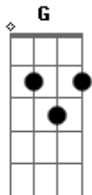

DMA's - Break Me

tom:

Intro: E G D

[Primeira Parte]

Em G
Hole in our waist we take a breath again
D
To work it out
Em G
It's all in my head, a friend again
D
Always, please let me out

[Refrão]

E Bm
I've been there before, I've seen it once more
A
Would I see you are going, see you are
E D A
Would you break me? Would you break me now?
E D A
You won't break us, you won't break us now

[Segunda Parte]

Em G
Sole state of mind, the state of mine
D
Always, I won't let you down
Em G
It's all in our days to find a way

Acordes

© ukulele-chords.com

© ukulele-chords.com

© ukulele-chords.com

© ukulele-chords.com

© ukulele-chords.com

© ukulele-chords.com

And say I'll have you 'round

[Refrão]

E Bm
I've been there before, I've seen it once more
A
Would I see you are going, see you are
E D A
Would you break me? Would you break me now?
E D A
You won't break us, you won't break us now