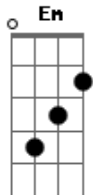

DMA's - Break Me

tom:

Intro: E G D

[Primeira Parte]

Em G
Hole in our waist we take a breath again
D
To work it out
Em G
It's all in my head, a friend again
D
Always, please let me out

[Refrão]

E Bm
I've been there before, I've seen it once more
A
Would I see you are going, see you are
E D A
Would you break me? Would you break me now?
E D A
You won't break us, you won't break us now

[Segunda Parte]

Em G
Sole state of mind, the state of mine
D
Always, I won't let you down
Em G
It's all in our days to find a way

Acordes

© ukulele-chords.com

© ukulele-chords.com

© ukulele-chords.com

© ukulele-chords.com

© ukulele-chords.com

© ukulele-chords.com

And say I'll have you 'round

[Refrão]

E Bm
I've been there before, I've seen it once more
A
Would I see you are going, see you are
E D A
Would you break me? Would you break me now?
E D A
You won't break us, you won't break us now