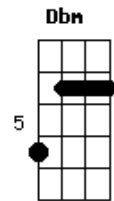

DMA's - Believe

tom:

Intro: E B Gbm A

[Primeira Parte]

E Abm
No matter how hard I try

A
You keep pushing me aside

I can't break through

B
There's no talking to you

[Segunda Parte]

E Abm
What am I supposed to do?

Sit around and wait for you?

A
And I can't do that

B
There's no turning back

E
I need time to move on

Abm
I need your love to feel strong

A B

E B
I can feel something inside me say
Gbm A E
I really don't think you're strong enough now

Acordes

© ukulele-chords.com

© ukulele-chords.com

© ukulele-chords.com

© ukulele-chords.com

© ukulele-chords.com

© ukulele-chords.com