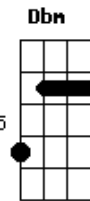

© ukulele-chords.com