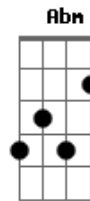

© ukulele-chords.com