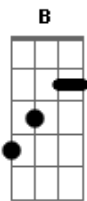

DMA's - Believe

tom:

Intro: E B Gbm A

[Primeira Parte]

E Abm
No matter how hard I try

A
You keep pushing me aside

I can't break through

B
There's no talking to you

E
I'm so sad that you're leaving

Abm
It takes time to believe it

A B
But after all is said and done

You're going to be the lonely one, oh

[Refrão]

E B Gbm A
Do you believe in life after love?

E B
I can feel something inside me say
Gbm A E
I really don't think you're strong enough now

[Segunda Parte]

E Abm
What am I supposed to do?

Sit around and wait for you?

A
And I can't do that

B
There's no turning back

E
I need time to move on

Abm
I need your love to feel strong

A B

And after all is said and done

You're gonna be the lonely one, oh

[Refrão]

E B Gbm A
Do you believe in life after love?

E B
I can feel something inside me say
Gbm A E
I really don't think you're strong enough now

B Gbm A
Do you believe in life after love?

E B
I can feel something inside me say
Gbm A
I really don't think you're strong enough now

(Dbm B Dbm B)

A
I don't need you anymore

B
I don't need you anymore

A
I don't need you anymore

B
I don't need you anymore

[Refrão]

E B Gbm A
Do you believe in life after love?

E B
I can feel something inside me say
Gbm A E
I really don't think you're strong enough now

B Gbm A
Do you believe in life after love?

E B
I can feel something inside me say
Gbm A E
I really don't think you're strong enough now

Acordes

© ukulele-chords.com

© ukulele-chords.com

© ukulele-chords.com

© ukulele-chords.com

© ukulele-chords.com

© ukulele-chords.com