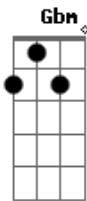

© ukulele-chords.com