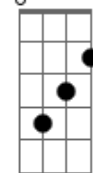

Djavan - Infinito

Tom: D

Bm7 **E7** **D**
Tô perdi-do por alguém

Bm7 **E7** **D**
Não consigo ver nada além

Bm7 **E7**
Do que eu digo na--da sei

Gb7 **G7M** **Gbm7**
Não é de ho-----je

Em **D** **Em** **Gbm7** **G7M** **Gbm7** **Em**
Já vai lon---ge e nem sinal

Gbm7 **G7M** **Gbm7** **Em** **D** **Em**
Ho-----je estou lon---ge

Gbm7 **G7M** **Gbm7**
Pre|-----so a vo-----cê

Bm7 **E7**
Sem castigo faz cho-rar

D **Dbm7** **Gb7**
Dis---traído rói devagar

Bm7 **E7**
É pe-dindo que Deus dá

D **Dbm7**
Por falar no amor

Gb7 **G7M** **Gbm7**
Acho que vou bus-----car

Em **Gbm7** **G7M**
Vi-----ver por vo-----cê

G7M **Gbm7** **Em**
Quem man-dou me acor---rentar

D **Dbm7**
Fa---zer-me re|-----fém

Gb7 **Am7** **D7**
Nas grades do amor?

G7M **Gbm7** **Em**
Vou bus-----car

Gbm7 **G7M**
Vi-----ver por vo-----cê

G7M **Gbm7** **Em**
Quem man-dou me acor---rentar

D **Dbm7**
Fa---zer-me re|-----fém

Gb7

Nas grades do amor?

Bm **G7(#11)**
Te vejo lá no luar

F#7(4/b9) **Gb7**
Te espero lá do sol

Bm **G7(#11)**
Te vejo lá no luar

F#7(4/b9) **Gb7**
Te espero lá do sol

Bm7 **E7** **D**
Tô perdi-do por alguém

Bm7 **E7** **D**
Não consigo ver nada além

Bm7 **E7**
Do que eu digo na--da sei

Gb7 **G7M** **Gbm7**
Acho que vou bus-----car

Em **Gbm7** **G7M**
Vi-----ver por vo-----cê

G7M **Gbm7** **Em**
Quem man-dou me acor---rentar

D **Dbm7**
Fa---zer-me re|-----fém

Gb7 **Am7** **D7**
Nas grades do amor?

G7M **Gbm7** **Em**
Vou bus-----car

Gbm7 **G7M**
Vi-----ver por vo-----cê

G7M **Gbm7** **Em**
Quem man-dou me acor---rentar

D **Dbm7**
Fa---zer-me re|-----fém

Gb7

Nas grades do amor?

Bm **G7(#11)**
Te vejo lá no luar

F#7(4/b9) **Gb7**
Te espero lá do sol

Bm **G7(#11)**
Te vejo lá no luar

F#7(4/b9) **Em**
Te espero lá...

Acordes

© ukulele-chords.com

© ukulele-chords.com

© ukulele-chords.com

© ukulele-chords.com

© ukulele-chords.com

© ukulele-chords.com

© ukulele-chords.com

Em

© ukulele-chords.com

© ukulele-chords.com

© ukulele-chords.com

© ukulele-chords.com