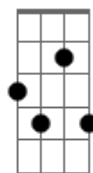

Bm **G7(#11)**
Te vejo lá no luar

F#7(4/b9) **Gb7**
Te espero lá do sol

Bm **G7(#11)**
Te vejo lá no luar

F#7(4/b9) **Em**
Te espero lá...

Acordes

G7M

© ukulele-chords.com

D

© ukulele-chords.com

Bm7

© ukulele-chords.com

E7

© ukulele-chords.com

Dbm7

© ukulele-chords.com

Gb7