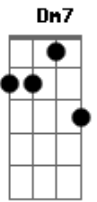

Djavan - Humbiumbi

Tom: C

Intro: Eb7

Humbiumbi yange ye_la tuende
 Kakele ka tchibamba

Dm7 G7 G7 C7M F
 Bm7 E7
 Am7 Am7 Am7

Osala posi

Vakuene vayelega ye_la tuende
 Kakele ka thimbamba

Dm7 G7 G7 C7M F
 Bm7 E7
 Am7 Am7 Eb7

Osala posi

(Dm7 G7 G7 C7M F Bm7 E7 Am7 Am7 Eb7)

Acordes

© ukulele-chords.com

© ukulele-chords.com

© ukulele-chords.com

© ukulele-chords.com

© ukulele-chords.com