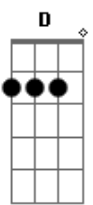

© ukulele-chords.com