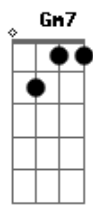

© ukulele-chords.com