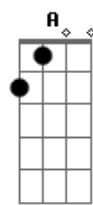

© ukulele-chords.com