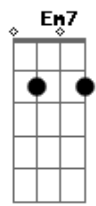

© ukulele-chords.com