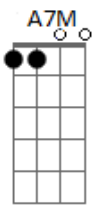

That someone will be me
In summertime you got no reason to remind to decide ^{Em}
If you are here, if you are there, If you are gone ^{Em}
One never knows, I can assure you ^D
I've put aside all the songs I was to do to you ^A
You know, I'm not your pawn ^D
But now the winter is coming
Doors are closed, no one around
Where are the parties, the parades, where to go? ^{Em}
The solitude is your companion into the night ^A
Until you find your only shelter from the snow ^{A7M(#5)} ^D
Oh, here we go again ^D
The smell of lies, one can feel it here all around ^{Bm7}
No room for cheating, no one else is coming ^{Em7}
Cross your heart
Again she saying ?you don't have to be so cruel ^A
I wanna be with you?
Until the other night I rang the bell trying to reach out ^D
She was never home ^{Bm7}
She changed her number and defined me as troublesome ^{Em7}
All of a sudden we are here, all is good and she is in the mood ^A

Acordes

© ukulele-chords.com