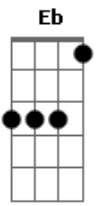

© ukulele-chords.com