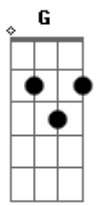

Primeira Parte:

```

    G
You gotta go
    Bm7          A
And get angry at all of my honesty
    G
You know I try
    Bm7          A
But I don't do too well with apologies
    G          Bm7
I hope I don't run out of time
    A
Could someone call a referee?
    G
Cause I just need
    Bm7          A
One more shot at forgiveness
  
```

```

    G          Bm7
I'm not just trying
    A
To get you back on me
    G          Bm7
Cause I'm missing more
    A
Than just your body
    G          Bm7          A
Is it too late now to say sorry?
    Em7
Yeah I know that I let you down
    G          A
Is it too late to say I'm sorry now?
  
```

Refrão:

```

    G Bm7          A
I'm sorry, yeah
    G Bm7 A
Sorry, oh
    G Bm7 A
Sorry
    Em7
Yeah I know that I let you down
    G          A
Is it too late to say I'm sorry now?
    G Bm7          A
I'm sorry, yeah
  
```

G Bm7 A
Sorry, oh
G Bm7 A
Sorry

Em7
Yeah I know that I let you down
G A
Is it too late to say I'm sorry now?

Acordes

© ukulele-chords.com

© ukulele-chords.com

© ukulele-chords.com

© ukulele-chords.com

© ukulele-chords.com