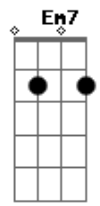

Dj Washington Jr - Sorry Versao Forro

Tom: Eb

(com acordes na forma de D)

Capostrate na 1ª casa

Intro: 2x:

```

    G          Bm7          A
E|-----0--0-----0--0-----|
B|-3-----3-----3-----3-----|
G|-2--2h4-----2--2h4-----2-----|
D|-0-----0-----2-----2-----|
A|-----2-----0-----0-----|
E|-3-----2-----0-----0-----|
  
```

Primeira Parte:

```

    G
You gotta go
    Bm7          A
And get angry at all of my honesty
    G
You know I try
    Bm7          A
But I don't do too well with apologies
    G          Bm7
I hope I don't run out of time
    A
Could someone call a referee?
    G
Cause I just need
    Bm7          A
One more shot at forgiveness
  
```

Refrão:

```

    G Bm7          A
I'm sorry, yeah
    G Bm7 A
Sorry, oh
    G Bm7 A
Sorry
    Em7
Yeah I know that I let you down
    G          A
Is it too late to say I'm sorry now?
    G Bm7          A
I'm sorry, yeah
  
```

G Bm7 A
Sorry, oh
G Bm7 A
Sorry

Em7
Yeah I know that I let you down
G A
Is it too late to say I'm sorry now?

Acordes

© ukulele-chords.com

© ukulele-chords.com

© ukulele-chords.com

© ukulele-chords.com

© ukulele-chords.com