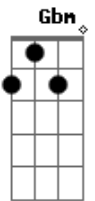

© ukulele-chords.com