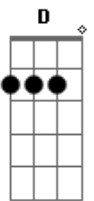

© ukulele-chords.com