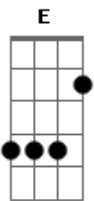

© ukulele-chords.com