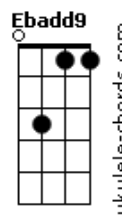

Divide Music - All That's Left

tom:
Intro: **Bbm** **Ab** **Gb**
Bbm **Ab** **Gb**
Bbm **Ab** **Gb**
I think back to when we were young
Bbm **Ab** **Gb**
Long before the end of what's to come
Gb **Ab** **Bbm**
When I saw you fall
Gb **Ab** **Bbm**
My heart went cold

Gb **Ab** **Bbm**
How could I be the one to stay?
Gb **Ebadd9** **Bbm**
On my own, I ran out to deliver ends
Ab
For those lost in the never
Gb **Ebadd9** **Bbm** **Ab**
I can't take back what was done to you
Gb **Ebadd9**
I went cold, but my eyes had a fever
Bbm **Ab**
Blood red, I'll make them believers
Gb **Ebadd9** **Bbm** **Ab**
I can't take back what was done to you

Bbm **Ab**
It took the wind out of my sails
Bbm **Gb** **F7**
I was blinded by the one who knew me well
Bbm
I watch behind illusion
Ab
Keep myself at bay
Gb
Fight for resolution
F **F7**
But they all ran away

Gb **Ab** **Bbm**
When I saw you fall
Gb **Ab** **Bbm**
My heart went cold

Acordes

Gb **Ab** **Bbm**
How could I be the one to stay?
Gb **Ebadd9** **Bbm**
On my own, I ran out to deliver ends
Ab
For those lost in the never
Gb **Ebadd9** **Bbm** **Ab**
I can't take back what was done to you
Gb **Ebadd9**
I went cold, but my eyes had a fever
Bbm **Ab**
Blood red, I'll make them believers
Gb **Ebadd9** **Bbm** **Ab**
I can't take back what was done to you
Gb **Ab**
I'm taking all that's left, one more with every step
Bbm **Db**
I never wanted less, your life was mine to bless
Gb **Ebadd9**
I'll lay them all to rest to fill my empty chest
Bbm **Ab**
I cry out
(**Gb** **Ab** **Bbm** **Db**)
(**Gb** **Ebadd9** **Bbm** **Ab**)
Gb **Ab** **Bbm**
On my own, I ran out to deliver ends
For those lost in the never
Gb **Ab** **Bbm**
I can't take back what was done to you
Gb **Ebadd9**
I went cold, but my eyes had a fever
Bbm **Ab**
Blood red, I'll make them believers
Gb **Ebadd9** **Bbm** **Ab**
I can't take back what was done to you
(**Gb** **Ebadd9** **Bbm** **Ab**)
Gb **Ebadd9** **Bbm** **Ab**
Cry out!
[Final] **Bbm** **Ab** **Gb** **Bbm** **Ab** **Gb**