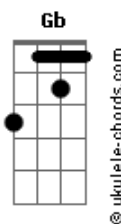

Divide Music - All That's Left

tom:
Intro: **Bbm** **Ab** **Gb**
Bbm **Ab** **Gb**
Bbm **Ab** **Gb**
I think back to when we were young
Bbm **Ab** **Gb**
Long before the end of what's to come
Gb **Ab** **Bbm**
When I saw you fall
Gb **Ab** **Bbm**
My heart went cold

Gb **Ab** **Bbm**
How could I be the one to stay?
Gb **Ebadd9** **Bbm**
On my own, I ran out to deliver ends
Ab
For those lost in the never
Gb **Ebadd9** **Bbm** **Ab**
I can't take back what was done to you
Gb **Ebadd9**
I went cold, but my eyes had a fever
Bbm **Ab**
Blood red, I'll make them believers
Gb **Ebadd9** **Bbm** **Ab**
I can't take back what was done to you

Bbm **Ab**
It took the wind out of my sails
Bbm **Gb** **F7**
I was blinded by the one who knew me well
Bbm
I watch behind illusion
Ab
Keep myself at bay
Gb
Fight for resolution
F **F7**
But they all ran away

Gb **Ab** **Bbm**
When I saw you fall
Gb **Ab** **Bbm**
My heart went cold

Acordes

Gb **Ab** **Bbm**
How could I be the one to stay?
Gb **Ebadd9** **Bbm**
On my own, I ran out to deliver ends
Ab
For those lost in the never
Gb **Ebadd9** **Bbm** **Ab**
I can't take back what was done to you
Gb **Ebadd9**
I went cold, but my eyes had a fever
Bbm **Ab**
Blood red, I'll make them believers
Gb **Ebadd9** **Bbm** **Ab**
I can't take back what was done to you
Gb **Ab**
I'm taking all that's left, one more with every step
Bbm **Db**
I never wanted less, your life was mine to bless
Gb **Ebadd9**
I'll lay them all to rest to fill my empty chest
Bbm **Ab**
I cry out
(**Gb** **Ab** **Bbm** **Db**)
(**Gb** **Ebadd9** **Bbm** **Ab**)
Gb **Ab** **Bbm**
On my own, I ran out to deliver ends
For those lost in the never
Gb **Ab** **Bbm**
I can't take back what was done to you
Gb **Ebadd9**
I went cold, but my eyes had a fever
Bbm **Ab**
Blood red, I'll make them believers
Gb **Ebadd9** **Bbm** **Ab**
I can't take back what was done to you
(**Gb** **Ebadd9** **Bbm** **Ab**)
Gb **Ebadd9** **Bbm** **Ab**
Cry out!
[Final] **Bbm** **Ab** **Gb** **Bbm** **Ab** **Gb**