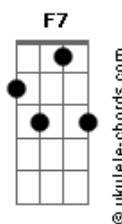

Divide Music - All That's Left

tom:
Intro: **Bbm** **Ab** **Gb**
Bbm **Ab** **Gb**
Bbm **Ab** **Gb**
I think back to when we were young
Bbm **Ab** **Gb**
Long before the end of what's to come
Gb **Ab** **Bbm**
When I saw you fall
Gb **Ab** **Bbm**
My heart went cold

Gb **Ab** **Bbm**
How could I be the one to stay?
Gb **Ebadd9** **Bbm**
On my own, I ran out to deliver ends
Ab
For those lost in the never
Gb **Ebadd9** **Bbm** **Ab**
I can't take back what was done to you
Gb **Ebadd9**
I went cold, but my eyes had a fever
Bbm **Ab**
Blood red, I'll make them believers
Gb **Ebadd9** **Bbm** **Ab**
I can't take back what was done to you

Bbm **Ab**
It took the wind out of my sails
Bbm **Gb** **F7**
I was blinded by the one who knew me well
Bbm
I watch behind illusion
Ab
Keep myself at bay
Gb
Fight for resolution
F **F7**
But they all ran away

Gb **Ab** **Bbm**
When I saw you fall
Gb **Ab** **Bbm**
My heart went cold

Acordes

Gb **Ab** **Bbm**
How could I be the one to stay?
Gb **Ebadd9** **Bbm**
On my own, I ran out to deliver ends
Ab
For those lost in the never
Gb **Ebadd9** **Bbm** **Ab**
I can't take back what was done to you
Gb **Ebadd9**
I went cold, but my eyes had a fever
Bbm **Ab**
Blood red, I'll make them believers
Gb **Ebadd9** **Bbm** **Ab**
I can't take back what was done to you
Gb **Ab**
I'm taking all that's left, one more with every step
Bbm **Db**
I never wanted less, your life was mine to bless
Gb **Ebadd9**
I'll lay them all to rest to fill my empty chest
Bbm **Ab**
I cry out
(**Gb** **Ab** **Bbm** **Db**)
(**Gb** **Ebadd9** **Bbm** **Ab**)
Gb **Ab** **Bbm**
On my own, I ran out to deliver ends
For those lost in the never
Gb **Ab** **Bbm**
I can't take back what was done to you
Gb **Ebadd9**
I went cold, but my eyes had a fever
Bbm **Ab**
Blood red, I'll make them believers
Gb **Ebadd9** **Bbm** **Ab**
I can't take back what was done to you
(**Gb** **Ebadd9** **Bbm** **Ab**)
Gb **Ebadd9** **Bbm** **Ab**
Cry out!
[Final] **Bbm** **Ab** **Gb** **Bbm** **Ab** **Gb**