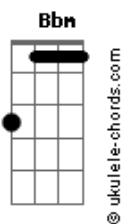

Divide Music - All That's Left

tom:
Intro: **Bbm** **Ab** **Gb**
Bbm **Ab** **Gb**
Bbm **Ab** **Gb**
I think back to when we were young
Bbm **Ab** **Gb**
Long before the end of what's to come
Gb **Ab** **Bbm**
When I saw you fall
Gb **Ab** **Bbm**
My heart went cold

Gb **Ab** **Bbm**
How could I be the one to stay?
Gb **Ebadd9** **Bbm**
On my own, I ran out to deliver ends
Ab
For those lost in the never
Gb **Ebadd9** **Bbm** **Ab**
I can't take back what was done to you
Gb **Ebadd9**
I went cold, but my eyes had a fever
Bbm **Ab**
Blood red, I'll make them believers
Gb **Ebadd9** **Bbm** **Ab**
I can't take back what was done to you

Bbm **Ab**
It took the wind out of my sails
Bbm **Gb** **F7**
I was blinded by the one who knew me well
Bbm
I watch behind illusion
Ab
Keep myself at bay
Gb
Fight for resolution
F **F7**
But they all ran away

Gb **Ab** **Bbm**
When I saw you fall
Gb **Ab** **Bbm**
My heart went cold

Acordes

Gb **Ab** **Bbm**
How could I be the one to stay?
Gb **Ebadd9** **Bbm**
On my own, I ran out to deliver ends
Ab
For those lost in the never
Gb **Ebadd9** **Bbm** **Ab**
I can't take back what was done to you
Gb **Ebadd9**
I went cold, but my eyes had a fever
Bbm **Ab**
Blood red, I'll make them believers
Gb **Ebadd9** **Bbm** **Ab**
I can't take back what was done to you
Gb **Ab**
I'm taking all that's left, one more with every step
Bbm **Db**
I never wanted less, your life was mine to bless
Gb **Ebadd9**
I'll lay them all to rest to fill my empty chest
Bbm **Ab**
I cry out
(**Gb** **Ab** **Bbm** **Db**)
(**Gb** **Ebadd9** **Bbm** **Ab**)
Gb **Ab** **Bbm**
On my own, I ran out to deliver ends
For those lost in the never
Gb **Ab** **Bbm**
I can't take back what was done to you
Gb **Ebadd9**
I went cold, but my eyes had a fever
Bbm **Ab**
Blood red, I'll make them believers
Gb **Ebadd9** **Bbm** **Ab**
I can't take back what was done to you
(**Gb** **Ebadd9** **Bbm** **Ab**)
Gb **Ebadd9** **Bbm** **Ab**
Cry out!
[Final] **Bbm** **Ab** **Gb** **Bbm** **Ab** **Gb**