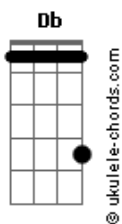

Divide Music - All That's Left

tom:
Intro: **Bbm** **Ab** **Gb**
Bbm **Ab** **Gb**
Bbm **Ab** **Gb**
I think back to when we were young
Bbm **Ab** **Gb**
Long before the end of what's to come
Gb **Ab** **Bbm**
When I saw you fall
Gb **Ab** **Bbm**
My heart went cold

Gb **Ab** **Bbm**
How could I be the one to stay?
Gb **Ebadd9** **Bbm**
On my own, I ran out to deliver ends
Ab
For those lost in the never
Gb **Ebadd9** **Bbm** **Ab**
I can't take back what was done to you
Gb **Ebadd9**
I went cold, but my eyes had a fever
Bbm **Ab**
Blood red, I'll make them believers
Gb **Ebadd9** **Bbm** **Ab**
I can't take back what was done to you

Bbm **Ab**
It took the wind out of my sails
Bbm **Gb** **F7**
I was blinded by the one who knew me well
Bbm
I watch behind illusion
Ab
Keep myself at bay
Gb
Fight for resolution
F **F7**
But they all ran away

Gb **Ab** **Bbm**
When I saw you fall
Gb **Ab** **Bbm**
My heart went cold

Acordes

Gb **Ab** **Bbm**
How could I be the one to stay?
Gb **Ebadd9** **Bbm**
On my own, I ran out to deliver ends
Ab
For those lost in the never
Gb **Ebadd9** **Bbm** **Ab**
I can't take back what was done to you
Gb **Ebadd9**
I went cold, but my eyes had a fever
Bbm **Ab**
Blood red, I'll make them believers
Gb **Ebadd9** **Bbm** **Ab**
I can't take back what was done to you
Gb **Ab**
I'm taking all that's left, one more with every step
Bbm **Db**
I never wanted less, your life was mine to bless
Gb **Ebadd9**
I'll lay them all to rest to fill my empty chest
Bbm **Ab**
I cry out
(**Gb** **Ab** **Bbm** **Db**)
(**Gb** **Ebadd9** **Bbm** **Ab**)
Gb **Ab** **Bbm**
On my own, I ran out to deliver ends
For those lost in the never
Gb **Ab** **Bbm**
I can't take back what was done to you
Gb **Ebadd9**
I went cold, but my eyes had a fever
Bbm **Ab**
Blood red, I'll make them believers
Gb **Ebadd9** **Bbm** **Ab**
I can't take back what was done to you
(**Gb** **Ebadd9** **Bbm** **Ab**)
Gb **Ebadd9** **Bbm** **Ab**
Cry out!
[Final] **Bbm** **Ab** **Gb** **Bbm** **Ab** **Gb**