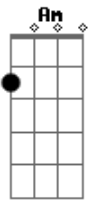

© ukulele-chords.com