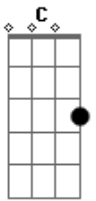

Dispatch - Remake Me

Tom: **F**

I love this song and havnt found one on here so im gonna post how i think it is

This is played through out the whole song the progressions is easy jusy listen to the song

C **Dm** **F** **Am**

Lead I is played after the first chrous

Lead II is played after the second chorus

this song is pretty easy the start to jam out after the lead II but that part is easy to get

Acordes

© ukulele-chords.com

© ukulele-chords.com