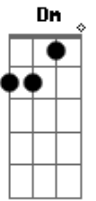

Dispatch - Remake Me

Tom: **F**

I love this song and havnt found one on here so im gonna post how i think it is

This is played through out the whole song the progressions is easy jusy listen to the song

C **Dm** **F** **Am**

Lead I is played after the first chrous

Lead II is played after the second chorus

this song is pretty easy the start to jam out after the lead II but that part is easy to get

Acordes

© ukulele-chords.com

© ukulele-chords.com