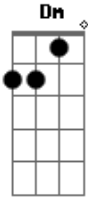

© ukulele-chords.com