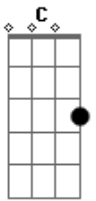

# Dispatch - Remake Me

Tom: **F**

I love this song and havnt found one on here so im gonna post how i think it is

This is played through out the whole song the progressions is easy jusy listen to the song

**C** **Dm** **F** **Am**

Lead I is played after the first chrous

Lead II is played after the second chorus

this song is pretty easy the start to jam out after the lead II but that part is easy to get