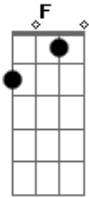

Dispatch - Remake Me

Tom: **F**

I love this song and havnt found one on here so im gonna post how i think it is

This is played through out the whole song the progressions is easy jusy listen to the song

C Dm F Am

Lead I is played after the first chrous

Lead II is played after the second chorus

this song is pretty easy the start to jam out after the lead II but that part is easy to get

Acordes