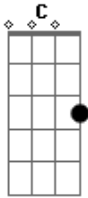

© ukulele-chords.com