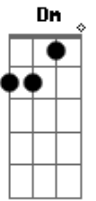

# Dispatch - Remake Me

Tom: **F**

I love this song and havnt found one on here so im gonna post how i think it is

This is played through out the whole song the progressions is easy jusy listen to the song

**C** **Dm** **F** **Am**

Lead I is played after the first chrous

Lead II is played after the second chorus

this song is pretty easy the start to jam out after the lead II but that part is easy to get