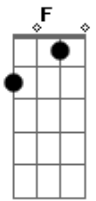

# Dispatch - Remake Me

Tom: **F**

I love this song and havnt found one on here so im gonna post how i think it is

This is played through out the whole song the progressions is easy jusy listen to the song

**C** **Dm** **F** **Am**

Lead I is played after the first chrous

Lead II is played after the second chorus

this song is pretty easy the start to jam out after the lead II but that part is easy to get