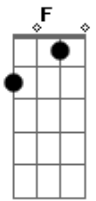

Dispatch - Remake Me

Tom: **F**

I love this song and havnt found one on here so im gonna post how i think it is

This is played through out the whole song the progressions is easy jusy listen to the song

C **Dm** **F** **Am**

Lead I is played after the first chrous

Lead II is played after the second chorus

this song is pretty easy the start to jam out after the lead II but that part is easy to get

Acordes

© ukulele-chords.com

© ukulele-chords.com