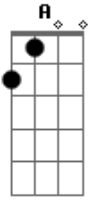

© ukulele-chords.com

```
A-----5-----5-----|
E-5---0-2-0-2-5-7-----5---0-2-0-2-5-7?--|
```

```
G-----|
D-----|
A-----5---5-7\-----|
E-5---0-2-0-2-5-7---5-----|
```

```
G-----|
D-----|
A-----5-----5-----|
E-5---0-2-0-2-5-7-----5---0-2-0-2-5-7---|
```

```
G-----|
D-----|
A-----5-----7-5-----|
E-5---0-2-0-2-5-7-----5---0-2-0-2-----|
```

First Tab, So Please Rate It