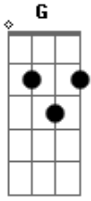

Dispatch - Out Loud Live

is not that long but here it is...

Tabbed by G-Rat: This version is different from the regular guitar version

Regular EADG Tuning

```
G-----|
D-----|
A-----5-----5-----|
E-5---0-2-0-2-5-7-----5---0-2-0-2-5-7?--|
```

```
G-----|
D-----|
A-----5---5-7\-----|
E-5---0-2-0-2-5-7---5-----|
```

```
G-----|
D-----|
```

Acordes

© ukulele-chords.com