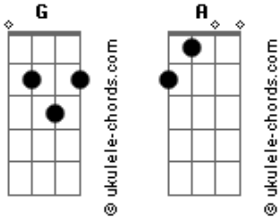

Dispatch - Out Loud Live

is not that long but here it is...

Tabbed by G-Rat: This version is different from the regular guitar version

Regular EADG Tuning

```
G-----|
D-----|
A-----5-----5-----|
E-5---0-2-0-2-5-7-----5---0-2-0-2-5-7?--|
```

```
G-----|
D-----|
A-----5---5-7\-----|
E-5---0-2-0-2-5-7---5-----|
```

```
G-----|
D-----|
```

Acordes

```
A-----5-----5-----|
E-5---0-2-0-2-5-7-----5---0-2-0-2-5-7?--|
```

```
G-----|
D-----|
A-----5---5-7\-----|
E-5---0-2-0-2-5-7---5-----|
```

```
G-----|
D-----|
A-----5-----5-----|
E-5---0-2-0-2-5-7-----5---0-2-0-2-5-7---|
```

```
G-----|
D-----|
A-----5-----7-5-----|
E-5---0-2-0-2-5-7-----5---0-2-0-2-----|
```

First Tab, So Please Rate It